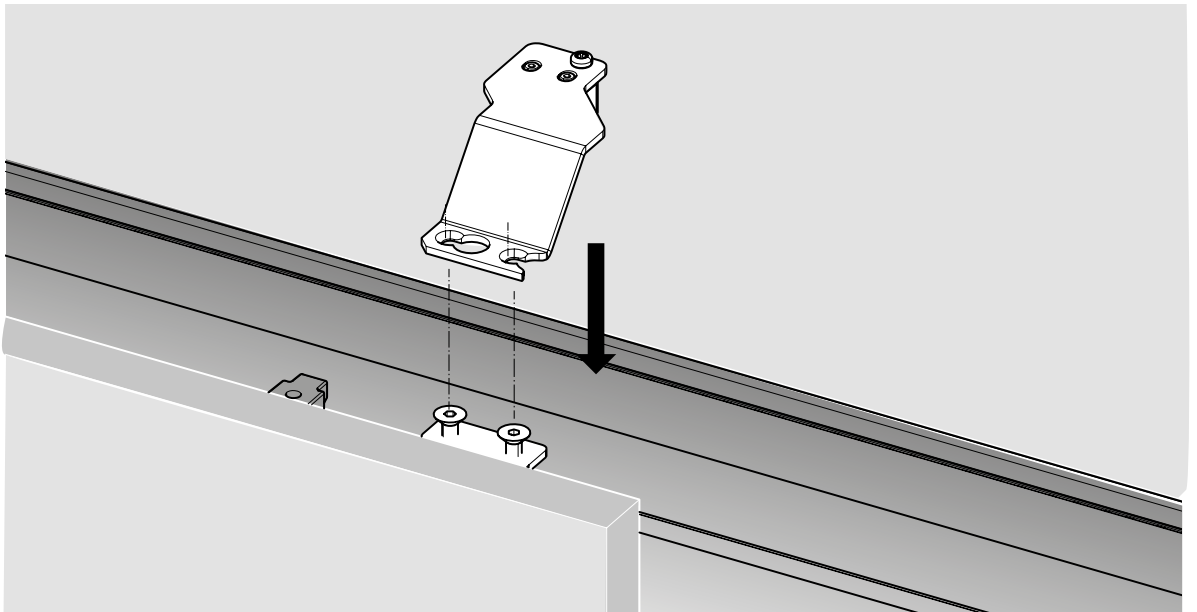

B

Ø4 x 25 16 - 19

Ø4 x 28 20 - 22

Ø4 x 31 22 - 25

CLICK!

CLICK!

TopLine L

Silent System soft opening 50kg