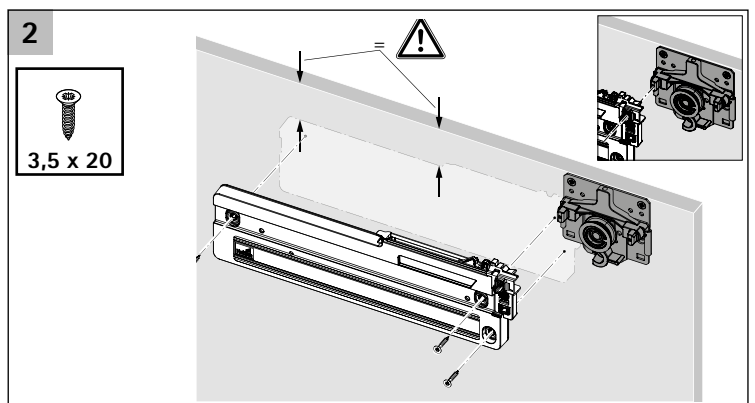

TopLine L

Silent System soft opening 50kg

Technik für Möbel