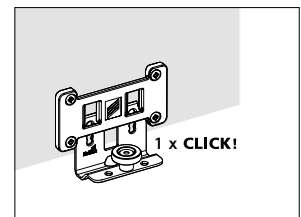

B

Ø4 x 25 16 - 19

Ø4 x 28 20 - 22

Ø4 x 31 22 - 25

CLICK!

CLICK!

TopLine L

Silent System soft opening 50kg