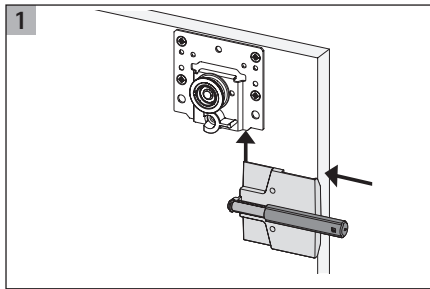

B

Ø4 x 25 16 - 19

Ø4 x 28 20 - 22

Ø4 x 31 22 - 25

CLICK!

CLICK!

TopLine L

Silent System soft opening 50kg