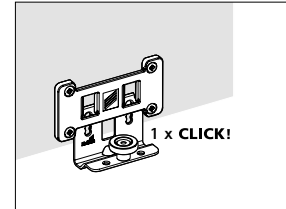

B

Ø4 x 25 16 - 19

Ø4 x 28 20 - 22

Ø4 x 31 22 - 25

CLICK!

CLICK!

TopLine L

Silent System soft opening 50kg