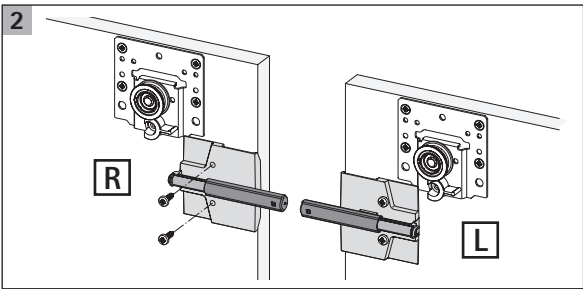

B

Ø4 x 25 16 - 19

Ø4 x 28 20 - 22

Ø4 x 31 22 - 25

CLICK!

CLICK!

TopLine L

Silent System soft opening 50kg