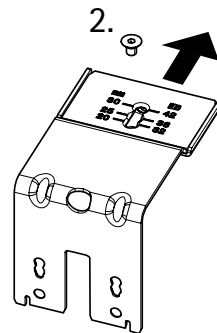

B

Ø4 x 25 16 - 19

Ø4 x 28 20 - 22

Ø4 x 31 22 - 25

CLICK!

CLICK!

TopLine L

Silent System soft opening 50kg