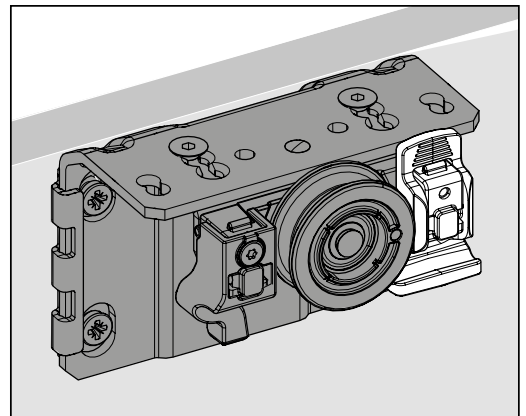

B

Ø4 x 25 16 - 19

Ø4 x 28 20 - 22

Ø4 x 31 22 - 25

CLICK!

CLICK!

TopLine L

Silent System soft opening 50kg