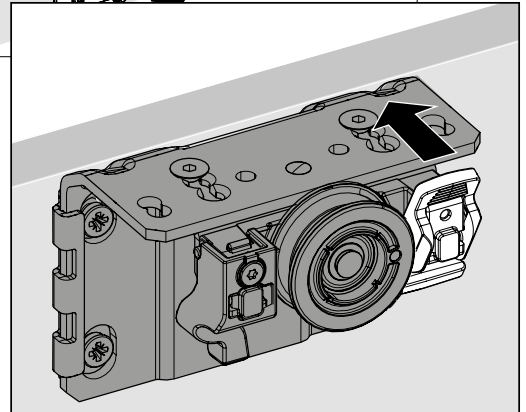

B

Ø4 x 25 16 - 19

Ø4 x 28 20 - 22

Ø4 x 31 22 - 25

CLICK!

CLICK!

TopLine L

Silent System soft opening 50kg