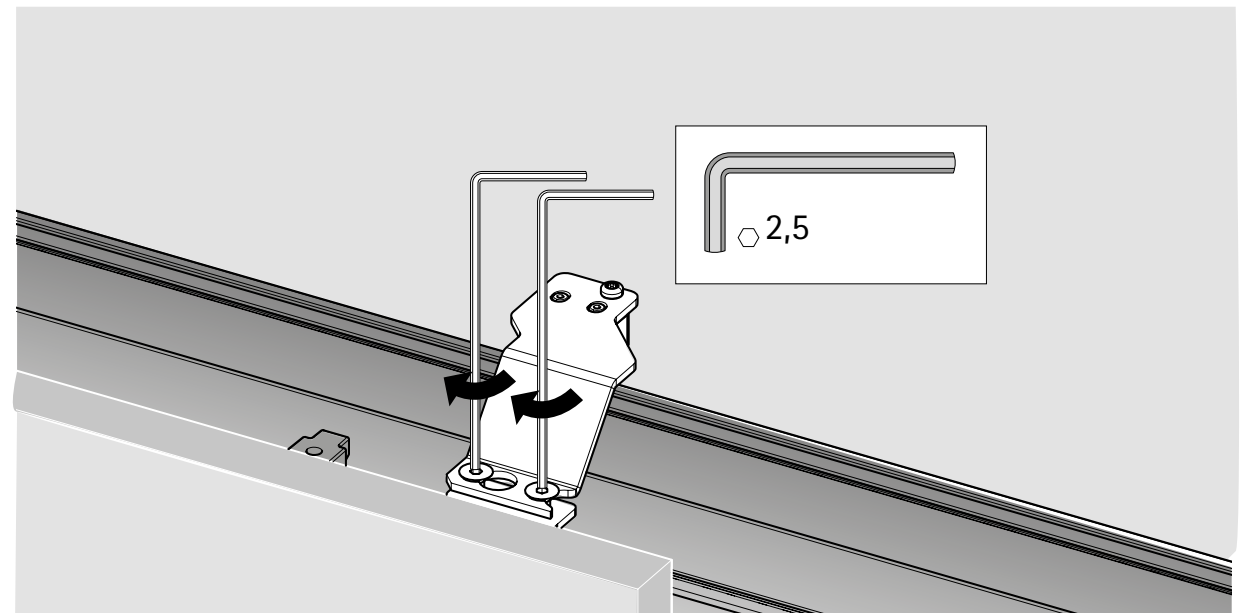

B

Ø4 x 25 16 - 19

Ø4 x 28 20 - 22

Ø4 x 31 22 - 25

CLICK!

CLICK!

TopLine L

Silent System soft opening 50kg