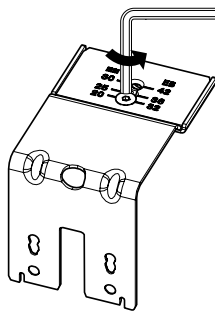

B

Ø4 x 25 16 - 19

Ø4 x 28 20 - 22

Ø4 x 31 22 - 25

CLICK!

CLICK!

TopLine L

Silent System soft opening 50kg