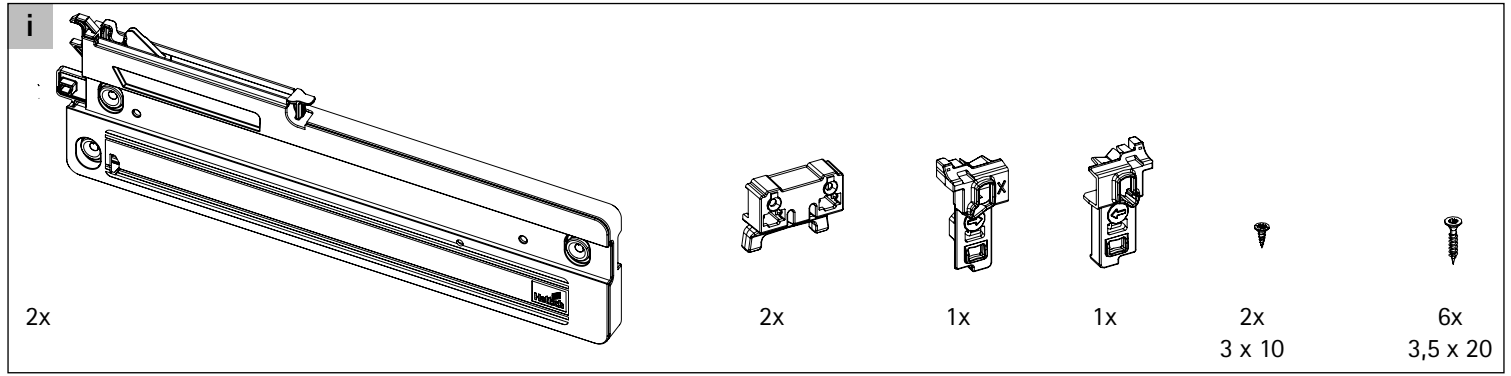

TopLine L

Silent System soft opening 50kg

Technik für Möbel