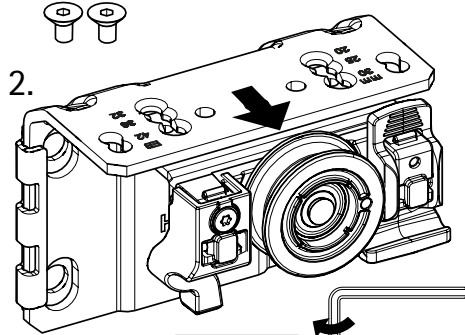

B

Ø4 x 25 16 - 19

Ø4 x 28 20 - 22

Ø4 x 31 22 - 25

CLICK!

CLICK!

TopLine L

Silent System soft opening 50kg