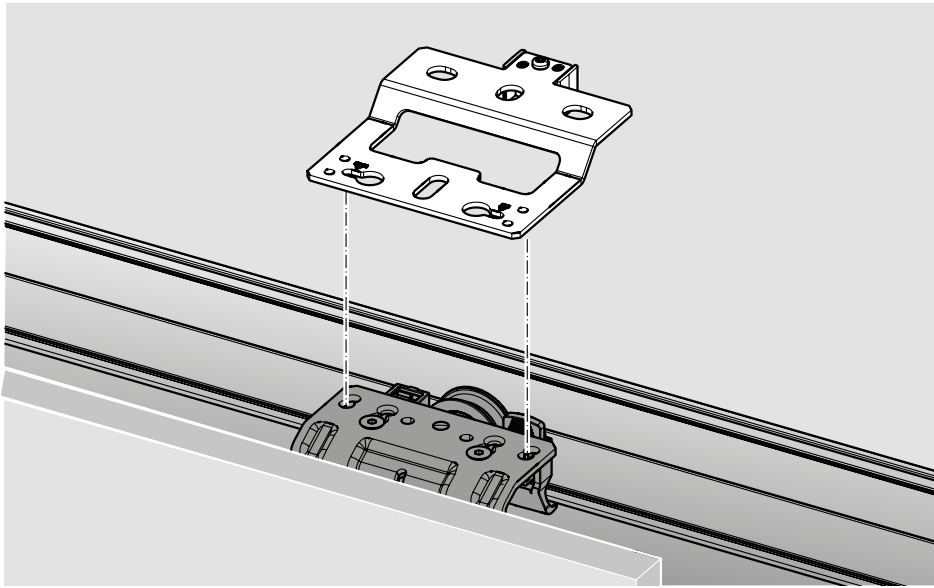

B

Ø4 x 25 16 - 19

Ø4 x 28 20 - 22

Ø4 x 31 22 - 25

CLICK!

CLICK!

TopLine L

Silent System soft opening 50kg