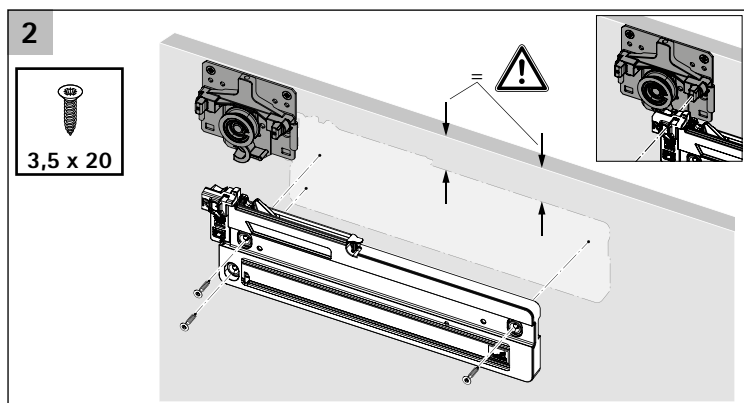

TopLine L

Silent System soft opening 50kg

Technik für Möbel