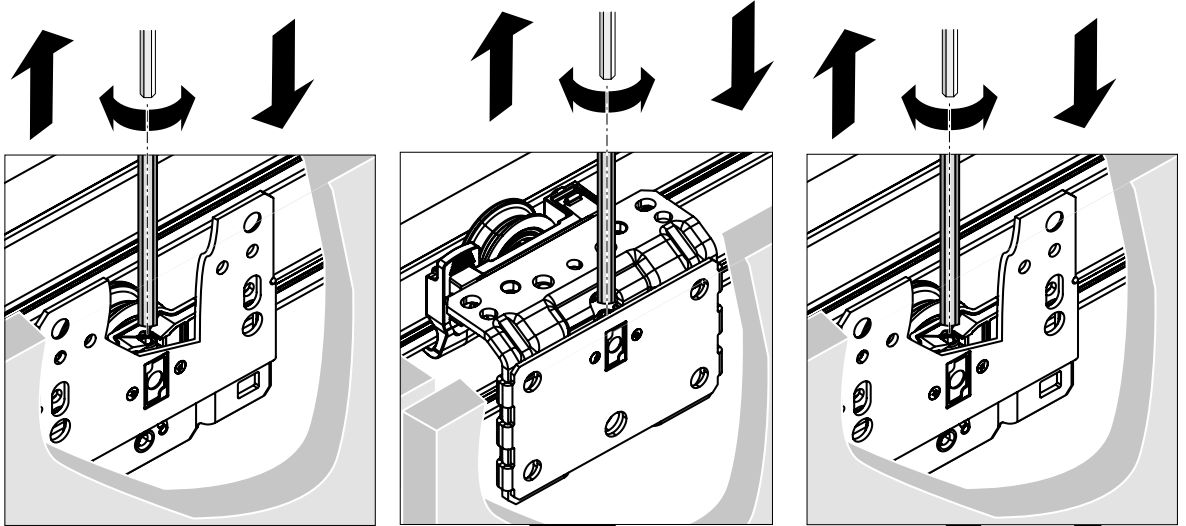

B

Ø4 x 25 16 - 19

Ø4 x 28 20 - 22

Ø4 x 31 22 - 25

CLICK!

CLICK!

TopLine L

Silent System soft opening 50kg