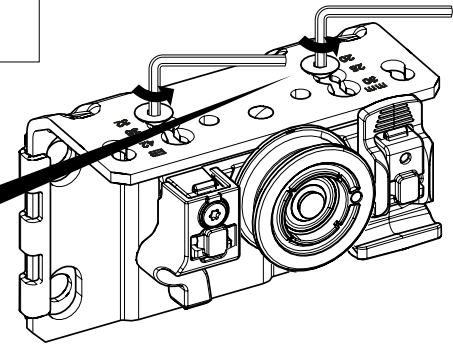

B

Ø4 x 25 16 - 19

Ø4 x 28 20 - 22

Ø4 x 31 22 - 25

CLICK!

CLICK!

TopLine L

Silent System soft opening 50kg