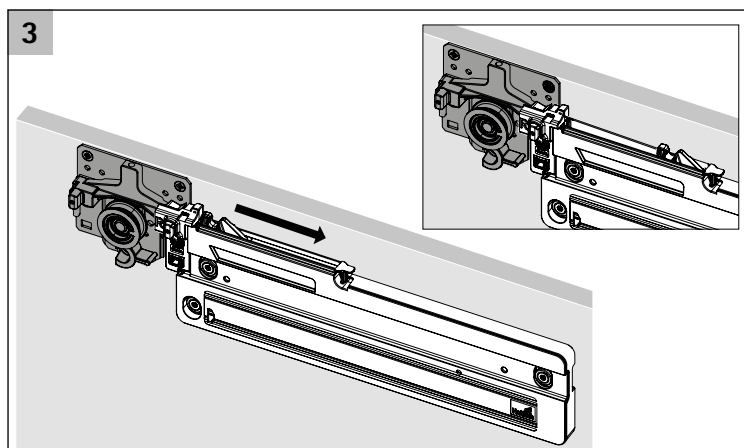

TopLine L

Silent System soft opening 50kg

Technik für Möbel