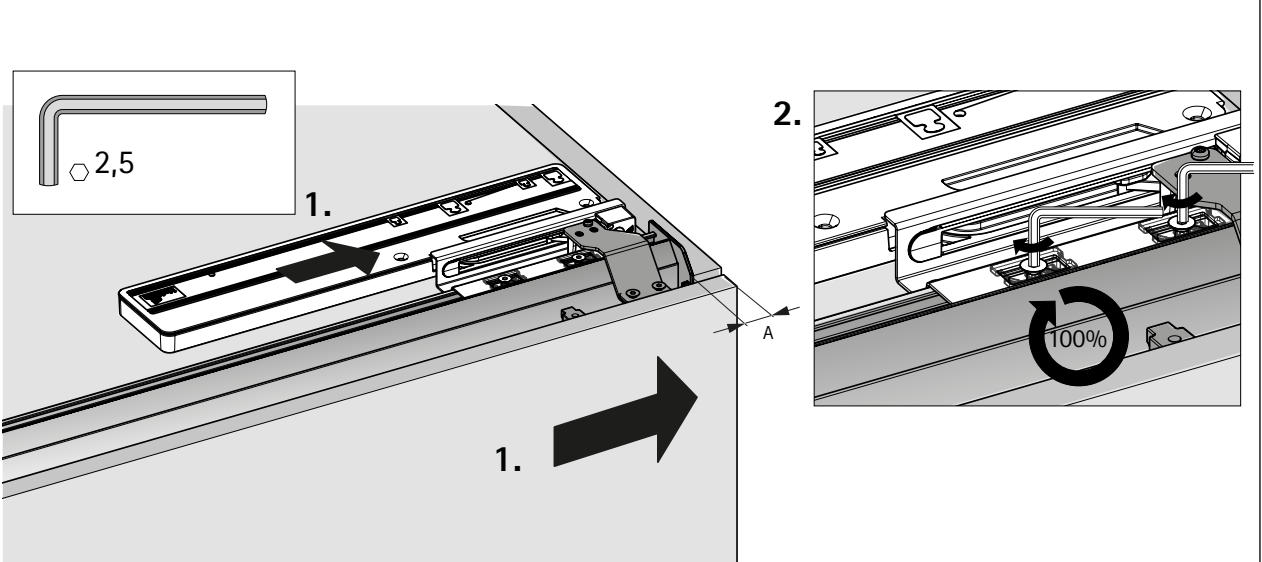

B

Ø4 x 25 16 - 19

Ø4 x 28 20 - 22

Ø4 x 31 22 - 25

CLICK!

CLICK!

TopLine L

Silent System soft opening 50kg