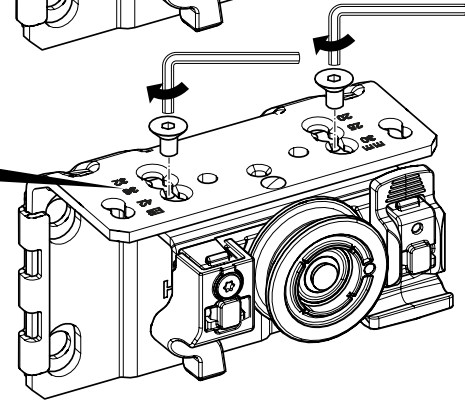

B

Ø4 x 25 16 - 19

Ø4 x 28 20 - 22

Ø4 x 31 22 - 25

CLICK!

CLICK!

TopLine L

Silent System soft opening 50kg