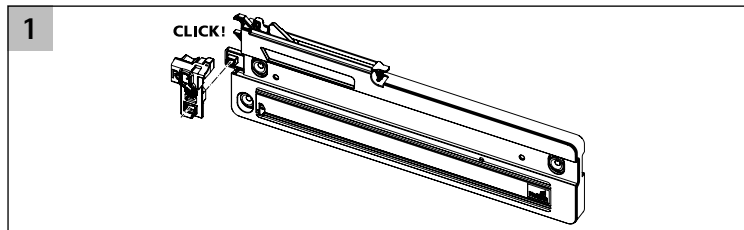

TopLine L

Silent System soft opening 50kg

Technik für Möbel