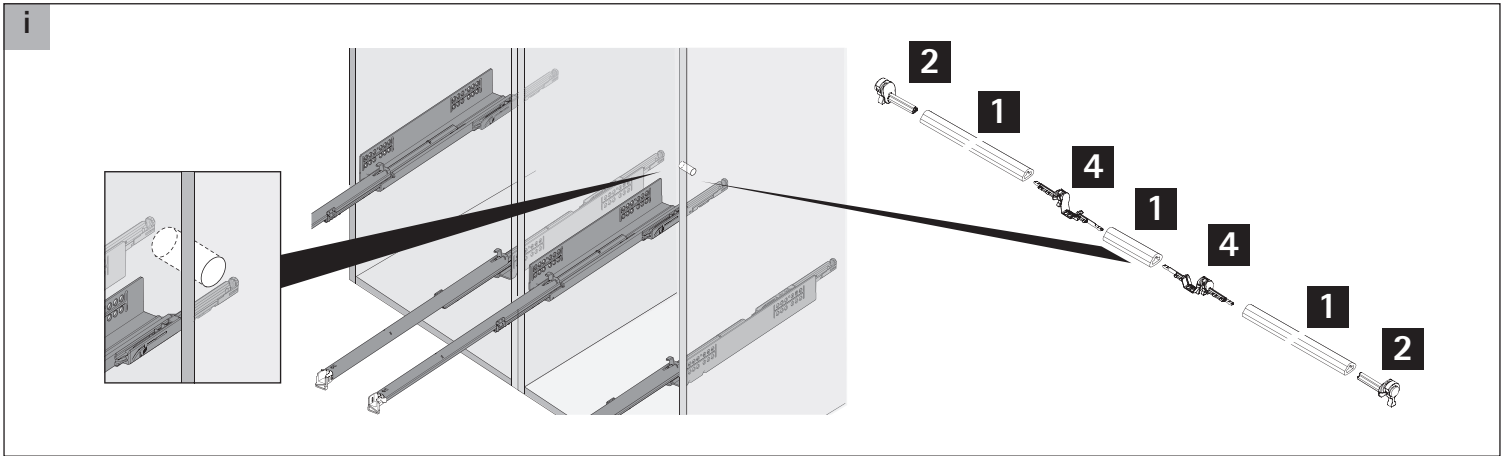

Push to open Multisynchronisation