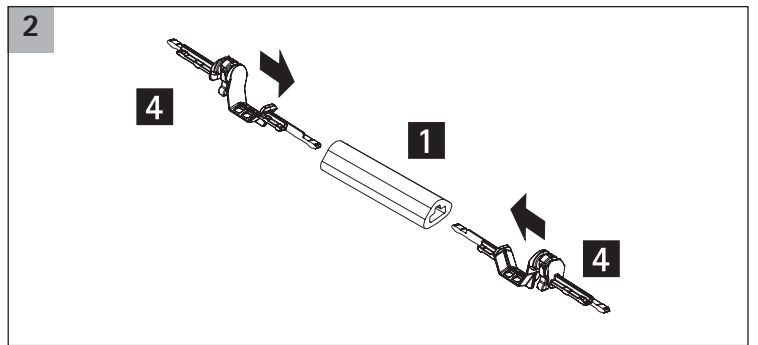

Push to open Multisynchronisation