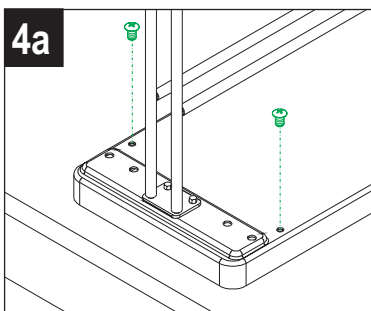

Montage links *mounting on the left hand side*