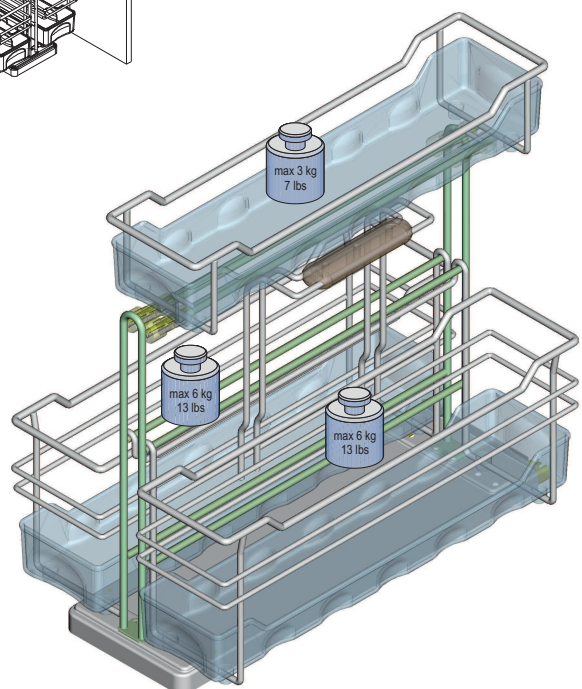

Σ = max 12 kg
27 lbs