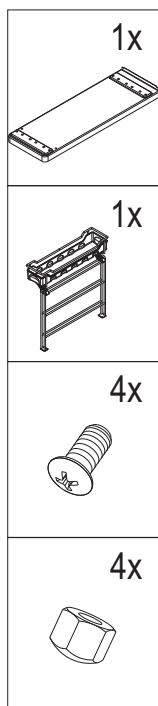

## Montage links mounting on the left hand side

X	min.Y	min.Z
32 (+S)	160 (+S)	395

2

3

4

## Mounting Instructions

cleaning agent pull-out PORTERO

**links**

*left*

**oder**

*alternativ*

**rechts**

*right*

$\Sigma$   = max 12 kg  
27 lbs

1

## Montage links mounting on the left hand side

X	min.Y	min.Z
95 (+S)	285 (+S)	510

2

3

Set 3

2x

4

**Montage links**  
*mounting on the left hand side*