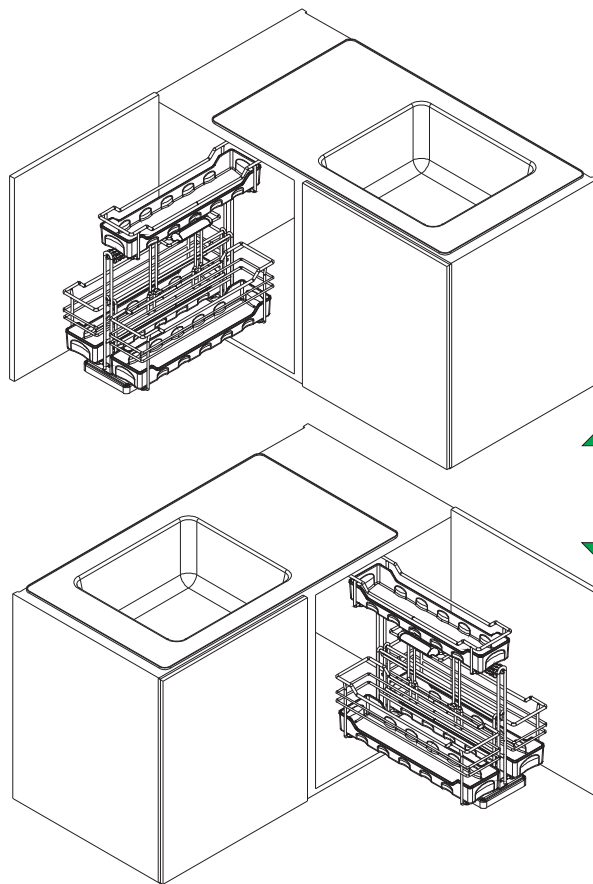

<http://support.kesseboehmer.de/portero>

Montageanleitung

Putzmittelauszug PORTERO

Art.Nr.: 005153

Mounting Instructions

cleaning agent pull-out PORTERO

links

left

oder

alternativ

rechts

right