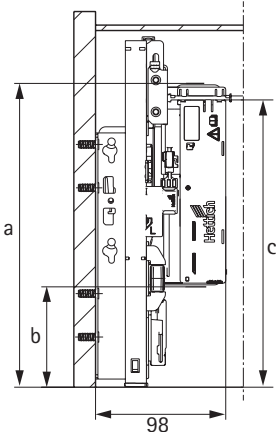

Recommendation for pot-and-pan drawer (front panel height up to approx. 300 mm, light to medium duty loading)*

Nominal length mm	Nominal width mm											
	275	300	350	400	500	600	700	800	900	1000	1100	1200
270												
300												
350												
400												
450												
500												
550												
650												

Recommendation for pot-and-pan drawer (front panel height up to approx. 300 mm, carrying heavy load, e.g. with stacks of plates)*

Nominal length mm	Nominal width mm											
	275	300	350	400	500	600	700	800	900	1000	1100	1200
270												
300												
350												
400												
450												
500												
550												
650												

250 - 600

350 - 600

PTO 10/20/30

PTO 10

PTO 20

PTO 30

A
PTO 10/20
NL 250

B
PTO 10/20
NL 350 - 600