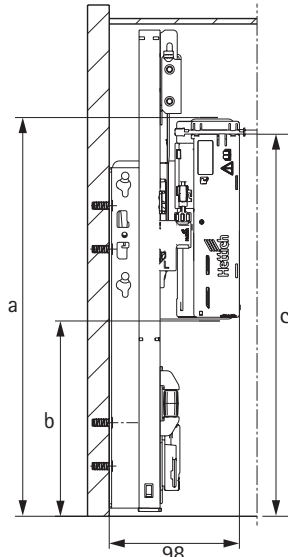

Recommendation for drawer (front panel height up to approx. 150 mm)*

Nominal length mm	Nominal width mm											
	275	300	350	400	500	600	700	800	900	1000	1100	1200
270												
300												
350												
400												
450												
500												
550												
650												

Recommendation for pot-and-pan drawer (front panel height up to approx. 300 mm, light to medium duty loading)*

Nominal length mm	Nominal width mm											
	275	300	350	400	500	600	700	800	900	1000	1100	1200
270												
300												
350												
400												
450												
500												
550												
650												

Recommendation for pot-and-pan drawer (front panel height up to approx. 300 mm, carrying heavy load, e.g. with stacks of plates)*

Nominal length mm	Nominal width mm											
	275	300	350	400	500	600	700	800	900	1000	1100	1200
270												
300												
350												
400												
450												
500												
550												
650												

250 - 600

350 - 600

PTO 10/20/30

PTO 10

PTO 20

PTO 30

A
PTO 10/20
NL 250

B
PTO 10/20
NL 350 - 600