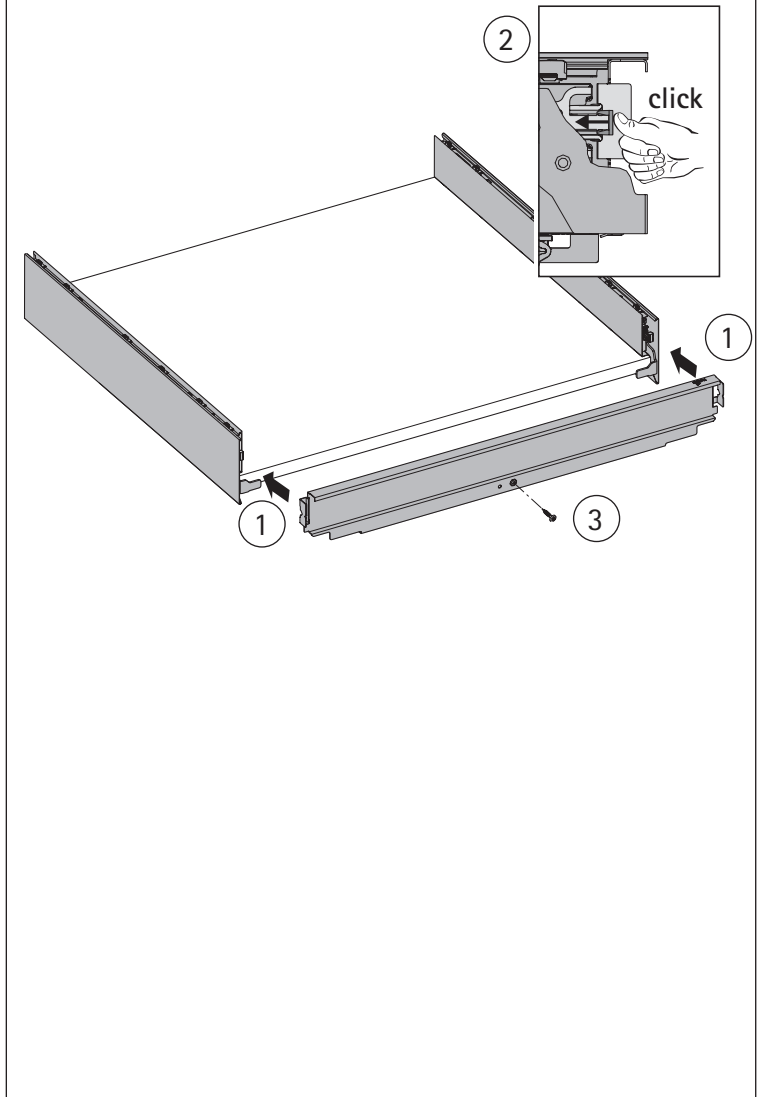

H 251

Actro YOU

Quadro YOU

FAQ

www.hettich.com/short/8815e9

* Push to open Silent

NL mm	Actro YOU Quadro YOU b1 mm	Actro YOU b2 mm (XL 70 kg)	Quadro YOU		Actro YOU		
			XS 10 kg	M 30 kg	XS 10 kg	L 40 kg	XL 70 kg
270	160						
300	160						
350	224						
400	224						
450	256	288					
500	256	320					
550	256	320					
600	256	320					
650	256	416					