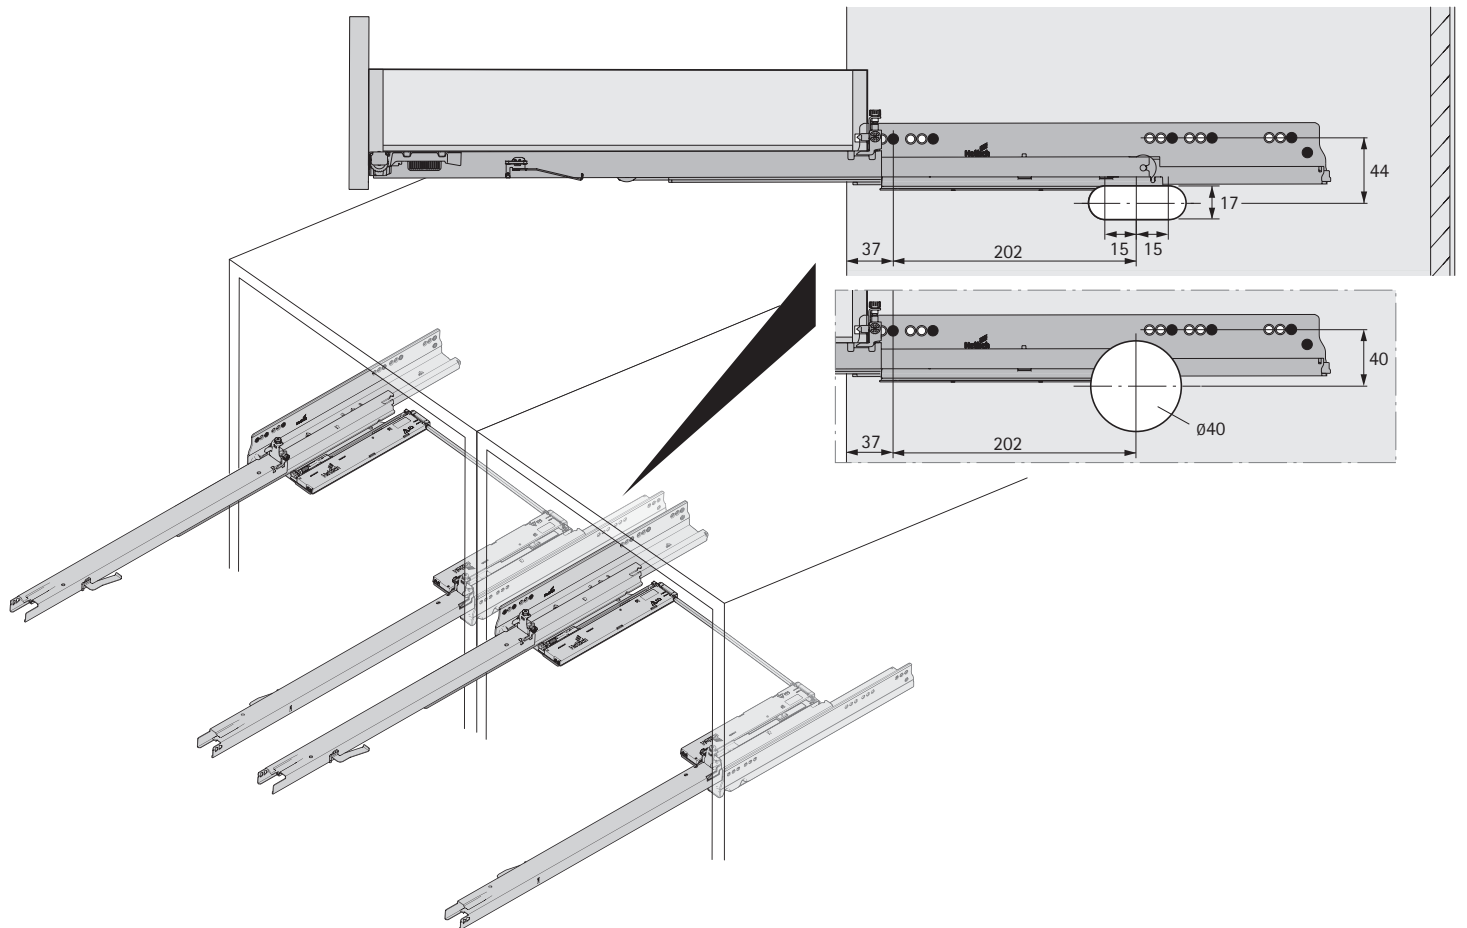

AvanTech YOU double walled drawer system

► Push to open Silent opening system for Actro YOU

Push to open Silent opening system for Actro YOU

- Can be used with AvanTech YOU system drawer on Actro YOU drawer runner with Silent System
- Optional synchronisation possible

Set comprises:

- 1 Push to open Silent unit, left and right
- 1 activator, left and right
- 2 adapters for synchronisation

Total weight kg	Actro kg	Nominal length mm	Order no.	PU
< 10	10	270 - 350	9 257 890	1 set
8 - 20	40	270 - 650	9 257 891	1 set
10 - 40	40	270 - 650	9 257 892	1 set
20 - 70	70	400 - 650	9 257 893	1 set

Recommendation for drawer (front panel height up to approx. 150 mm)*

Nominal length mm	Nominal width mm											
	275	300	350	400	500	600	700	800	900	1000	1100	1200
270												
300												
350												
400												
450												
500												
550												
650												

Recommendation for pot-and-pan drawer (front panel height up to approx. 300 mm, light to medium duty loading)*

Nominal length mm	Nominal width mm											
	275	300	350	400	500	600	700	800	900	1000	1100	1200
270												
300												
350												
400												
450												
500												
550												
650												

Recommendation for pot-and-pan drawer (front panel height up to approx. 300 mm, carrying heavy load, e.g. with stacks of plates)*

Nominal length mm	Nominal width mm											
	275	300	350	400	500	600	700	800	900	1000	1100	1200
270												
300												
350												
400												
450												
500												
550												
650												

Order no. Push to open Silent:

9 257 890

9 257 891

9 257 892

9 257 893

* Recommendations for applications (front panel 19 mm chipboard, normal household loading), please refer to our online configurator to get more exact recommendations for customer chosen front panel dimensions and materials.