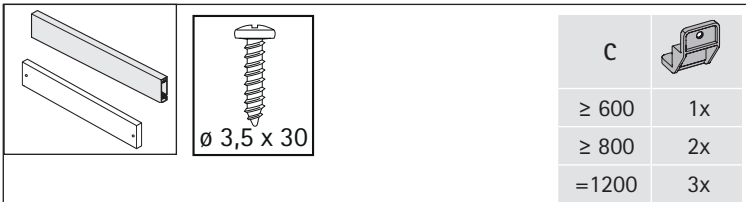

H 251

Actro YOU

Quadro YOU

FAQ

www.hettich.com/short/8815e9

* Push to open Silent

NL mm	Actro YOU Quadro YOU b1 mm	Actro YOU b2 mm (XL 70 kg)	Quadro YOU		Actro YOU		
			XS 10 kg	M 30 kg	XS 10 kg	L 40 kg	XL 70 kg
270	160						
300	160						
350	224						
400	224						
450	256	288					
500	256	320					
550	256	320					
600	256	320					
650	256	416					