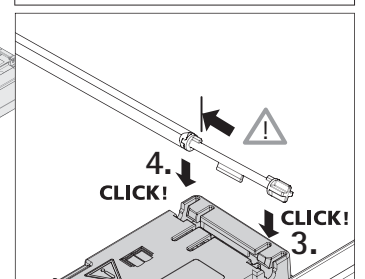

1

2

Actro YOU

$L = LB - 219$

AvanTech YOU double walled drawer system

► Push to open Silent opening system for Actro YOU

Push to open Silent opening system for Actro YOU

- Can be used with AvanTech YOU system drawer on Actro YOU drawer runner with Silent System
- Optional synchronisation possible