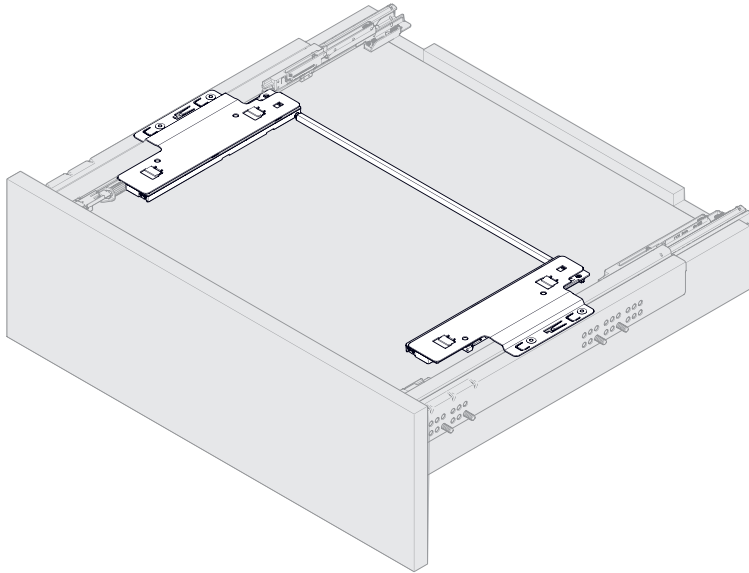

Quadro YOU

Push to open Silent

Technik für Möbel