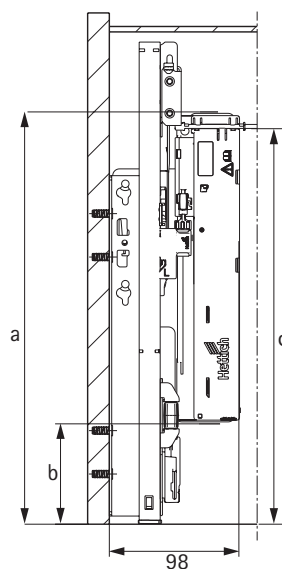

Recommendation for pot-and-pan drawer (front panel height up to approx. 300 mm, light to medium duty loading)*

Nominal length mm	Nominal width mm											
	275	300	350	400	500	600	700	800	900	1000	1100	1200
270												
300												
350												
400												
450												
500												
550												
650												

Recommendation for pot-and-pan drawer (front panel height up to approx. 300 mm, carrying heavy load, e.g. with stacks of plates)*

Nominal length mm	Nominal width mm											
	275	300	350	400	500	600	700	800	900	1000	1100	1200
270												
300												
350												
400												
450												
500												
550												
650												

250 - 600

350 - 600

PTO 10/20/30

PTO 10

PTO 20

PTO 30

A
PTO 10/20
NL 250

B
PTO 10/20
NL 350 - 600

C
PTO 30
NL 350 - 600

	A	B	C
a	224	294	304
b	74	144	174
c	210	280	290

3

1.

2.

4

Demontage / disassembly

Quadro YOU		
NL	250 - 320	350 - 600
LL	172	243