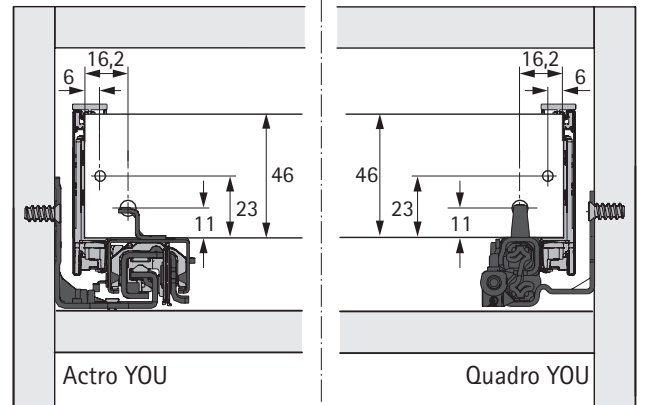

H 251

Actro YOU

Quadro YOU

FAQ

www.hettich.com/short/8815e9

* Push to open Silent

NL mm	Actro YOU Quadro YOU b1 mm	Actro YOU b2 mm (XL 70 kg)	Quadro YOU		Actro YOU		
			XS 10 kg	M 30 kg	XS 10 kg	L 40 kg	XL 70 kg
270	160						
300	160						
350	224						
400	224						
450	256	288					
500	256	320					
550	256	320					
600	256	320					
650	256	416					