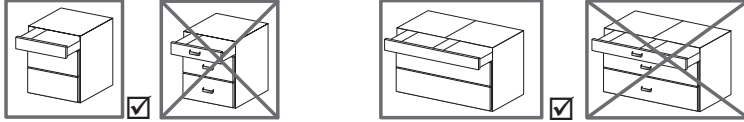

Quadro YOU

Push to open Silent

Technik für Möbel