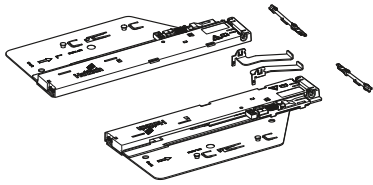

1

2

Actro YOU

$L = LB - 219$

AvanTech YOU double walled drawer system

► Push to open Silent opening system for Actro YOU

Push to open Silent opening system for Actro YOU

- Can be used with AvanTech YOU system drawer on Actro YOU drawer runner with Silent System
- Optional synchronisation possible

Set comprises:

- 1 Push to open Silent unit, left and right
- 1 activator, left and right
- 2 adapters for synchronisation

Total weight kg	Actro kg	Nominal length mm	Order no.	PU
< 10	10	270 - 350	9 257 890	1 set
8 - 20	40	270 - 650	9 257 891	1 set
10 - 40	40	270 - 650	9 257 892	1 set
20 - 70	70	400 - 650	9 257 893	1 set

Recommendation for drawer (front panel height up to approx. 150 mm)*

Nominal length mm	Nominal width mm											
	275	300	350	400	500	600	700	800	900	1000	1100	1200
270												
300												
350												
400												
450												
500												
550												
650												