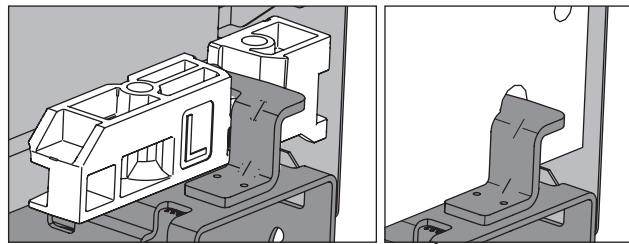

H 251

Actro YOU

Quadro YOU

FAQ

www.hettich.com/short/8815e9

* Push to open Silent

NL mm	Actro YOU Quadro YOU b1 mm	Actro YOU b2 mm (XL 70 kg)	Quadro YOU		Actro YOU		
			XS 10 kg	M 30 kg	XS 10 kg	L 40 kg	XL 70 kg
270	160						
300	160						
350	224						
400	224						
450	256	288					
500	256	320					
550	256	320					
600	256	320					
650	256	416					