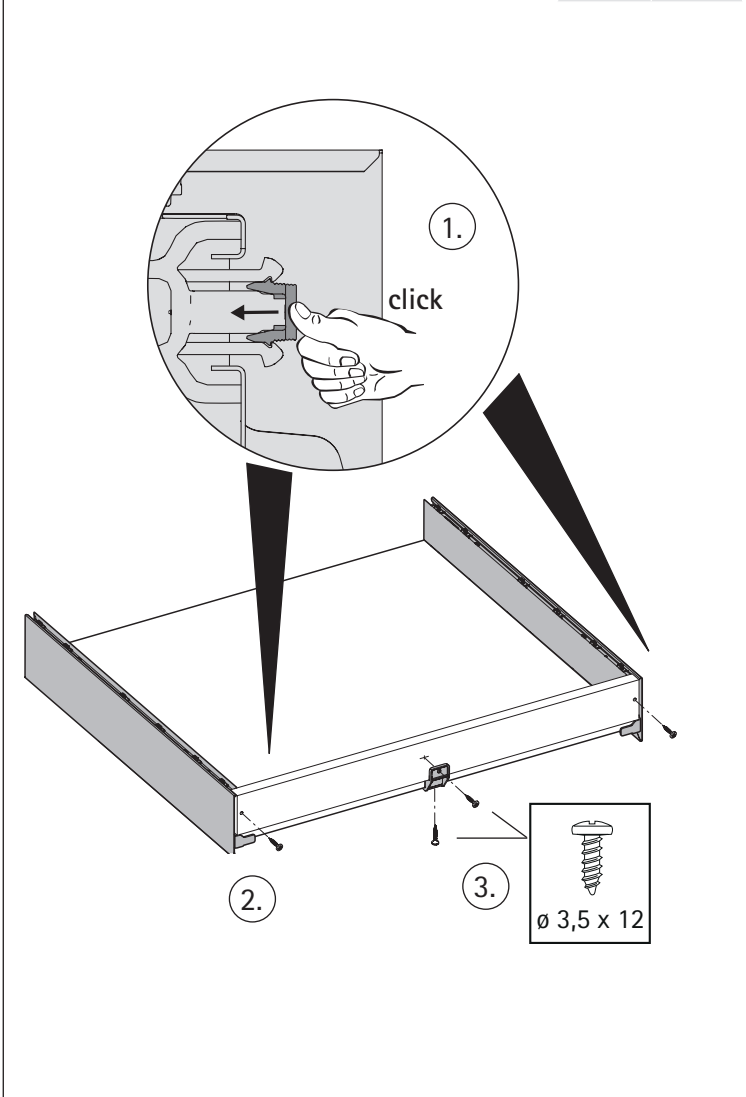

H 251

Actro YOU

Quadro YOU

FAQ

www.hettich.com/short/8815e9

* Push to open Silent

NL mm	Actro YOU Quadro YOU b1 mm	Actro YOU b2 mm (XL 70 kg)	Quadro YOU		Actro YOU		
			XS 10 kg	M 30 kg	XS 10 kg	L 40 kg	XL 70 kg
270	160						
300	160						
350	224						
400	224						
450	256	288					
500	256	320					
550	256	320					
600	256	320					
650	256	416					