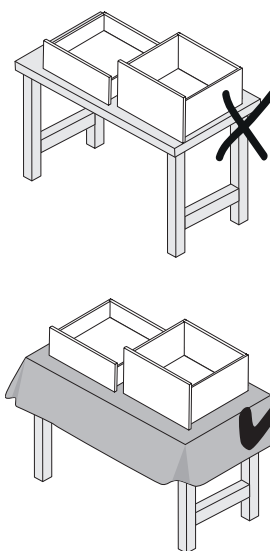

H 251

Actro YOU

Quadro YOU

FAQ

www.hettich.com/short/8815e9

* Push to open Silent

NL mm	Actro YOU Quadro YOU b1 mm	Actro YOU b2 mm (XL 70 kg)	Quadro YOU		Actro YOU		
			XS 10 kg	M 30 kg	XS 10 kg	L 40 kg	XL 70 kg
270	160						
300	160						
350	224						
400	224						
450	256	288					
500	256	320					
550	256	320					
600	256	320					
650	256	416					