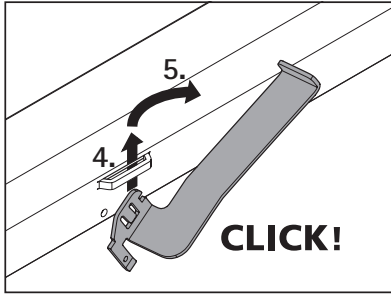

1

2

Actro YOU

$L = LB - 219$

AvanTech YOU double walled drawer system

► Push to open Silent opening system for Actro YOU

Push to open Silent opening system for Actro YOU

- Can be used with AvanTech YOU system drawer on Actro YOU drawer runner with Silent System
- Optional synchronisation possible