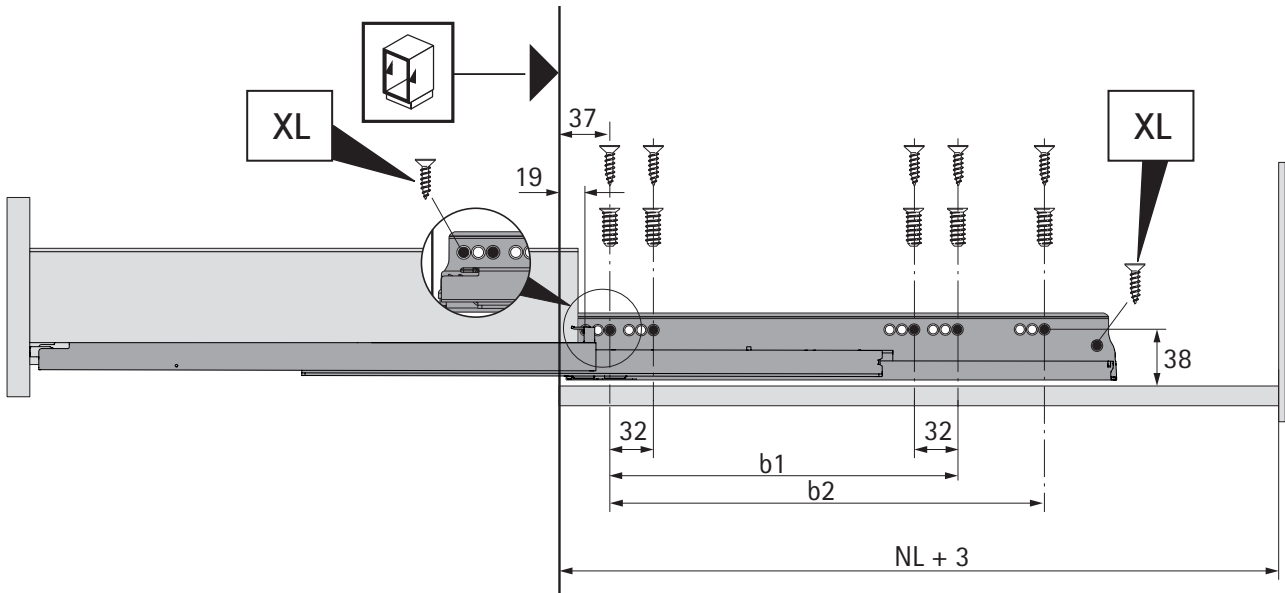

H 251

Actro YOU

Quadro YOU

FAQ

www.hettich.com/short/8815e9

* Push to open Silent

NL mm	Actro YOU Quadro YOU b1 mm	Actro YOU b2 mm (XL 70 kg)	Quadro YOU		Actro YOU		
			XS 10 kg	M 30 kg	XS 10 kg	L 40 kg	XL 70 kg
270	160						
300	160						
350	224						
400	224						
450	256	288					
500	256	320					
550	256	320					
600	256	320					
650	256	416					