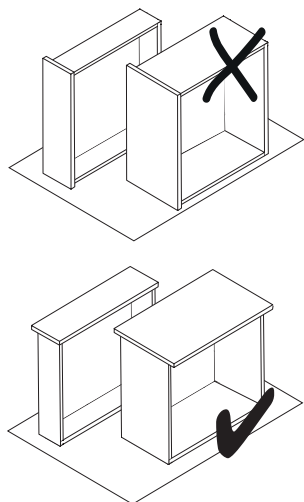

H 251

Actro YOU

Quadro YOU

FAQ

www.hettich.com/short/8815e9

* Push to open Silent

NL mm	Actro YOU Quadro YOU b1 mm	Actro YOU b2 mm (XL 70 kg)	Quadro YOU		Actro YOU		
			XS 10 kg	M 30 kg	XS 10 kg	L 40 kg	XL 70 kg
270	160						
300	160						
350	224						
400	224						
450	256	288					
500	256	320					
550	256	320					
600	256	320					
650	256	416					