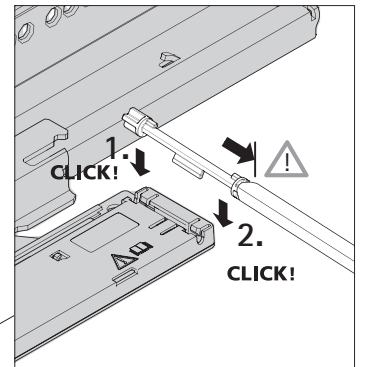

1

2

Actro YOU

$L = LB - 219$

AvanTech YOU double walled drawer system

► Push to open Silent opening system for Actro YOU

Push to open Silent opening system for Actro YOU

- Can be used with AvanTech YOU system drawer on Actro YOU drawer runner with Silent System
- Optional synchronisation possible