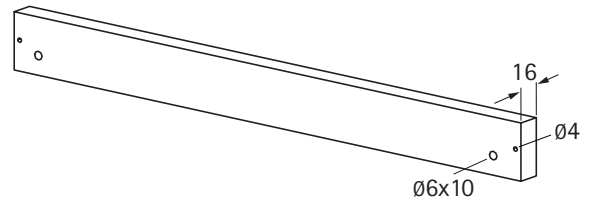

H 251

Actro YOU

Quadro YOU

FAQ

www.hettich.com/short/8815e9

* Push to open Silent

NL mm	Actro YOU Quadro YOU b1 mm	Actro YOU b2 mm (XL 70 kg)	Quadro YOU		Actro YOU		
			XS 10 kg	M 30 kg	XS 10 kg	L 40 kg	XL 70 kg
270	160						
300	160						
350	224						
400	224						
450	256	288					
500	256	320					
550	256	320					
600	256	320					
650	256	416					