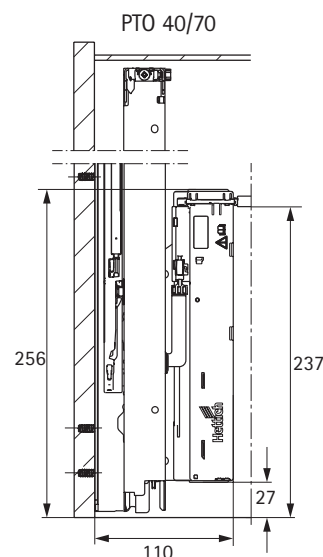

i1

kg

3 - 10
8 - 20
10 - 40
20 - 70

kg

10
40
40
70

mm

250 - 350
250 - 600
350 - 600
450 - 750

PTO 10
PTO 20
PTO 40
PTO 70

Recommendation for drawer (front panel height up to approx. 150 mm)*

Nominal length mm	Nominal width mm											
	275	300	350	400	500	600	700	800	900	1000	1100	1200
270												
300												
350												
400												
450												
500												
550												
650												

Recommendation for pot-and-pan drawer (front panel height up to approx. 300 mm, light to medium duty loading)*

Nominal length mm	Nominal width mm											
	275	300	350	400	500	600	700	800	900	1000	1100	1200
270												
300												
350												
400												
450												
500												
550												
650												