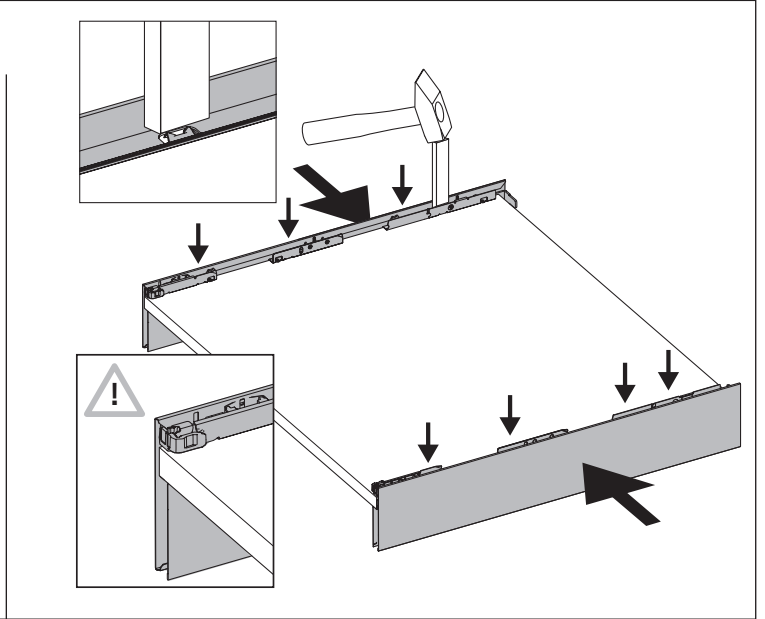

H 251

Actro YOU

Quadro YOU

FAQ

www.hettich.com/short/8815e9

* Push to open Silent

NL mm	Actro YOU Quadro YOU b1 mm	Actro YOU b2 mm (XL 70 kg)	Quadro YOU		Actro YOU		
			XS 10 kg	M 30 kg	XS 10 kg	L 40 kg	XL 70 kg
270	160						
300	160						
350	224						
400	224						
450	256	288					
500	256	320					
550	256	320					
600	256	320					
650	256	416					