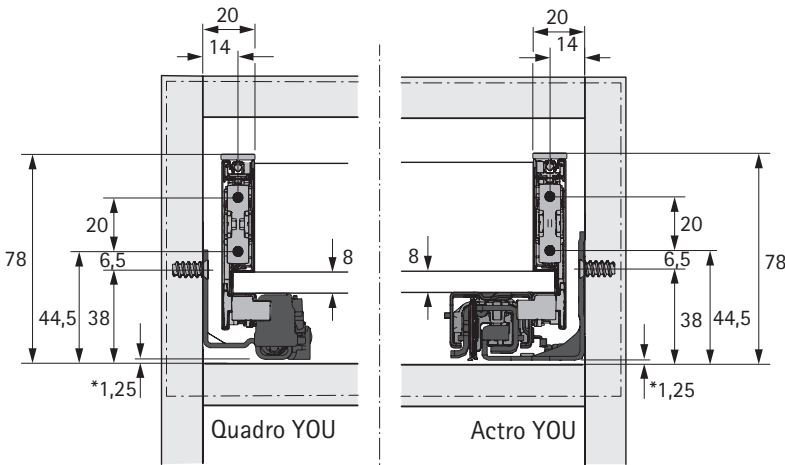

H 251

Actro YOU

Quadro YOU

FAQ

www.hettich.com/short/8815e9

* Push to open Silent

NL mm	Actro YOU Quadro YOU b1 mm	Actro YOU b2 mm (XL 70 kg)	Quadro YOU		Actro YOU		
			XS 10 kg	M 30 kg	XS 10 kg	L 40 kg	XL 70 kg
270	160						
300	160						
350	224						
400	224						
450	256	288					
500	256	320					
550	256	320					
600	256	320					
650	256	416					