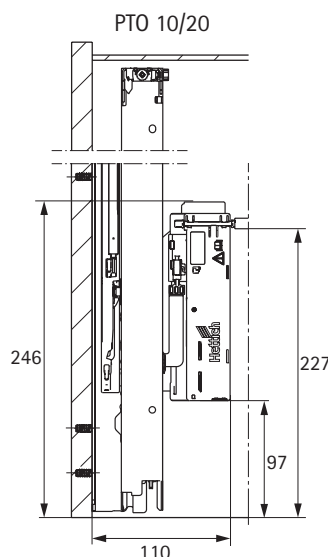

i1

kg

3 - 10
8 - 20
10 - 40
20 - 70

kg

10
40
40
70

mm

250 - 350
250 - 600
350 - 600
450 - 750

PTO 10
PTO 20
PTO 40
PTO 70

Recommendation for drawer (front panel height up to approx. 150 mm)*

Nominal length mm	Nominal width mm											
	275	300	350	400	500	600	700	800	900	1000	1100	1200
270												
300												
350												
400												
450												
500												
550												
650												

Recommendation for pot-and-pan drawer (front panel height up to approx. 300 mm, light to medium duty loading)*

Nominal length mm	Nominal width mm											
	275	300	350	400	500	600	700	800	900	1000	1100	1200
270												
300												
350												
400												
450												
500												
550												
650												