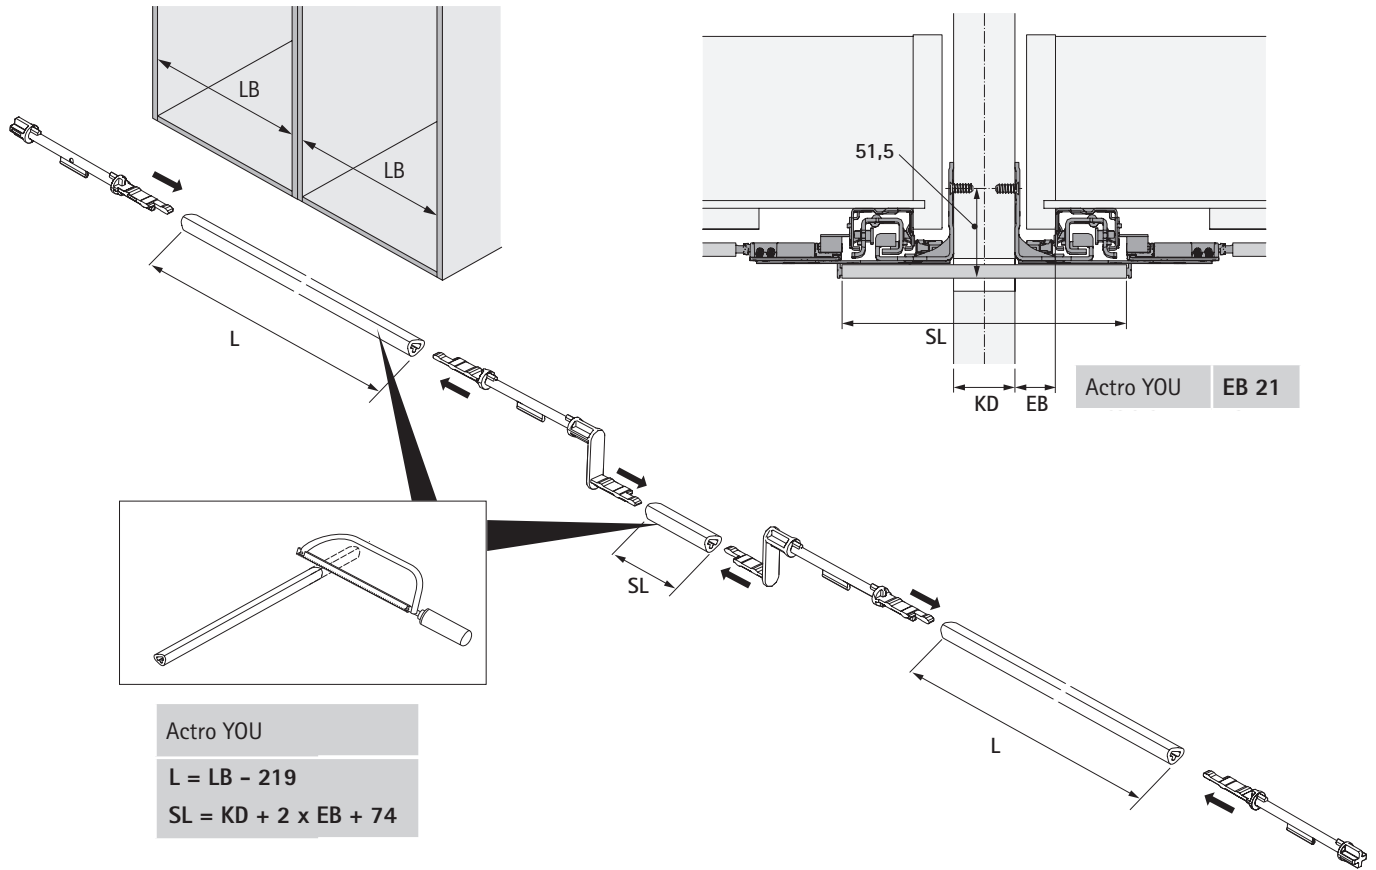

AvanTech YOU double walled drawer system

► Push to open Silent opening system for Actro YOU

Push to open Silent opening system for Actro YOU

- Can be used with AvanTech YOU system drawer on Actro YOU drawer runner with Silent System
- Optional synchronisation possible

Set comprises:

- 1 Push to open Silent unit, left and right
- 1 activator, left and right
- 2 adapters for synchronisation

Total weight kg	Actro kg	Nominal length mm	Order no.	PU
< 10	10	270 - 350	9 257 890	1 set
8 - 20	40	270 - 650	9 257 891	1 set
10 - 40	40	270 - 650	9 257 892	1 set
20 - 70	70	400 - 650	9 257 893	1 set

Recommendation for drawer (front panel height up to approx. 150 mm)*

Nominal length mm	Nominal width mm											
	275	300	350	400	500	600	700	800	900	1000	1100	1200
270												
300												
350												
400												
450												
500												
550												
650												

Recommendation for pot-and-pan drawer (front panel height up to approx. 300 mm, light to medium duty loading)*

Nominal length mm	Nominal width mm											
	275	300	350	400	500	600	700	800	900	1000	1100	1200
270												
300												
350												
400												
450												
500												
550												
650												

Recommendation for pot-and-pan drawer (front panel height up to approx. 300 mm, carrying heavy load, e.g. with stacks of plates)*

Nominal length mm	Nominal width mm											
	275	300	350	400	500	600	700	800	900	1000	1100	1200
270												
300												
350												
400												
450												
500												
550												
650												

Order no. Push to open Silent:

9 257 890

9 257 891

9 257 892

9 257 893

* Recommendations for applications (front panel 19 mm chipboard, normal household loading), please refer to our online configurator to get more exact recommendations for customer chosen front panel dimensions and materials.