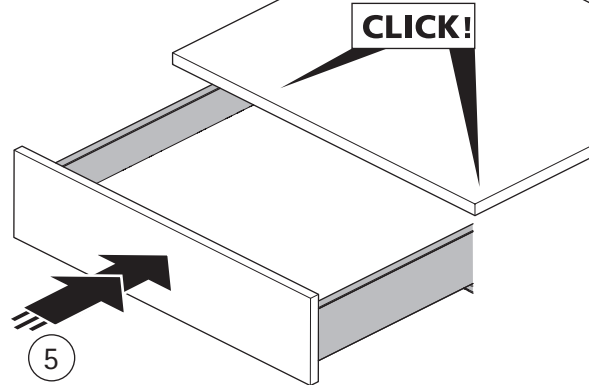

H 251

Actro YOU

Quadro YOU

FAQ

www.hettich.com/short/8815e9

* Push to open Silent

NL mm	Actro YOU Quadro YOU b1 mm	Actro YOU b2 mm (XL 70 kg)	Quadro YOU		Actro YOU		
			XS 10 kg	M 30 kg	XS 10 kg	L 40 kg	XL 70 kg
270	160						
300	160						
350	224						
400	224						
450	256	288					
500	256	320					
550	256	320					
600	256	320					
650	256	416					