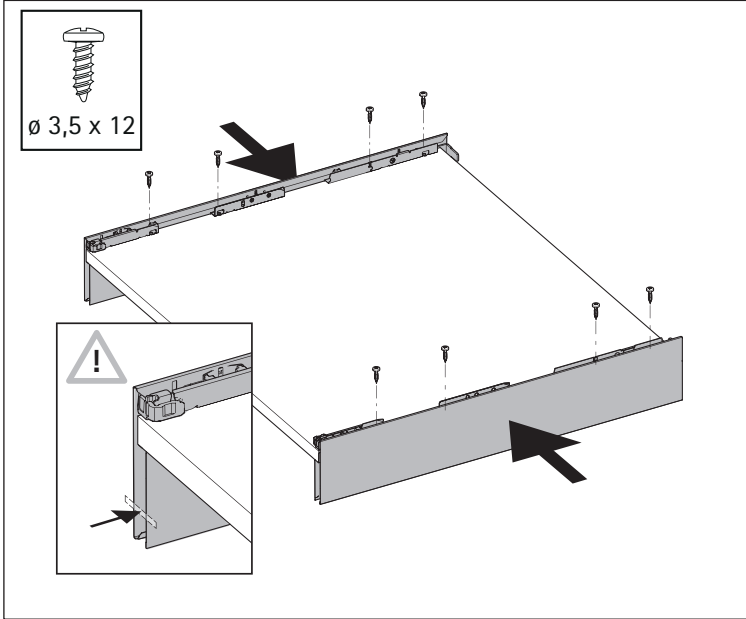

H 251

Actro YOU

Quadro YOU

FAQ

www.hettich.com/short/8815e9

* Push to open Silent

NL mm	Actro YOU Quadro YOU b1 mm	Actro YOU b2 mm (XL 70 kg)	Quadro YOU		Actro YOU		
			XS 10 kg	M 30 kg	XS 10 kg	L 40 kg	XL 70 kg
270	160						
300	160						
350	224						
400	224						
450	256	288					
500	256	320					
550	256	320					
600	256	320					
650	256	416					