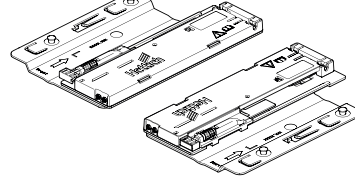

PTO 10/20

PTO 30