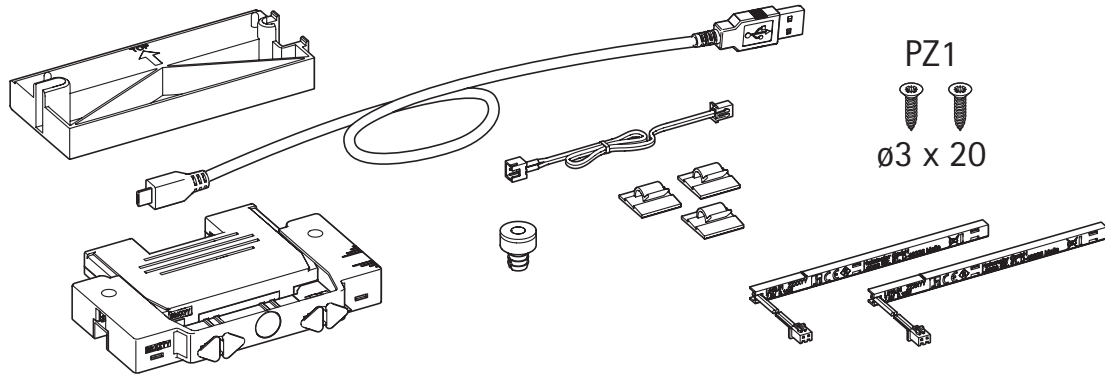

www.hettich.com/short/8815e9

Technical specifications:

Operating voltage: 7.5 V DC
 Output voltage: 7.5 V DC
 Protection class: III
 Colour temperature: 4000 K
 IP rating: 20

	Power consumption
H187	2x 0,15 W

Safety precautions:

1. Only ever fit with approved installation material or system accessories.
2. No warranty cover in the event of damage caused by incorrect connection.
3. Lay cables so as to leave connection free of strain.
4. If an external flexible cable is damaged, it must only be replaced by the manufacturer or its Customer Service Department.
5. No warranty claims resulting from unauthorised modifications.