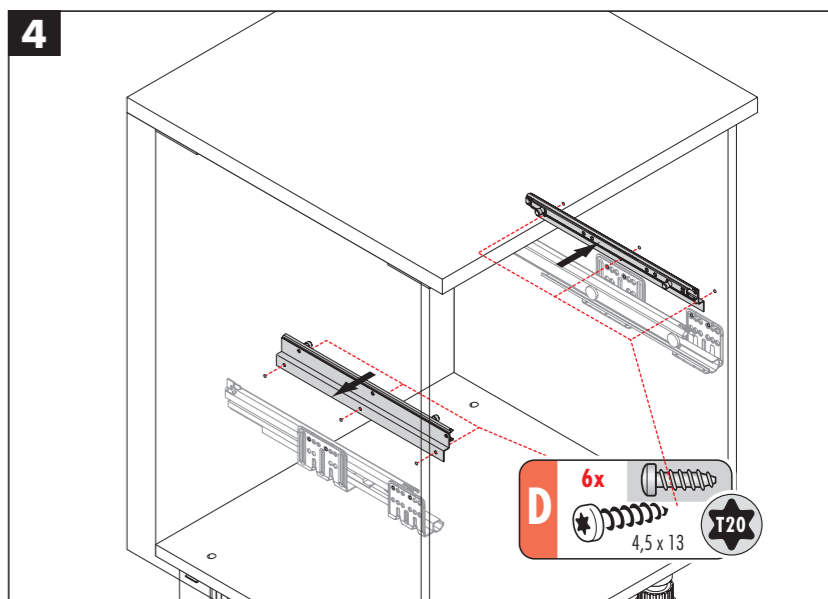

Cargo-Synchro

D Montageanleitung - Bitte aufbewahren
GB Installation instruction - please keep safe
FR Conserver les instruction de montage s.v.p

NL Montagehandleiding goed bewaren
IT Si prega di conservare le istruzioni di montaggio
ES Por favor conserve las instrucciones para el montaje

Montage/Installation-Video

Order your bin liners

shop.hailo-einbautechnik.de