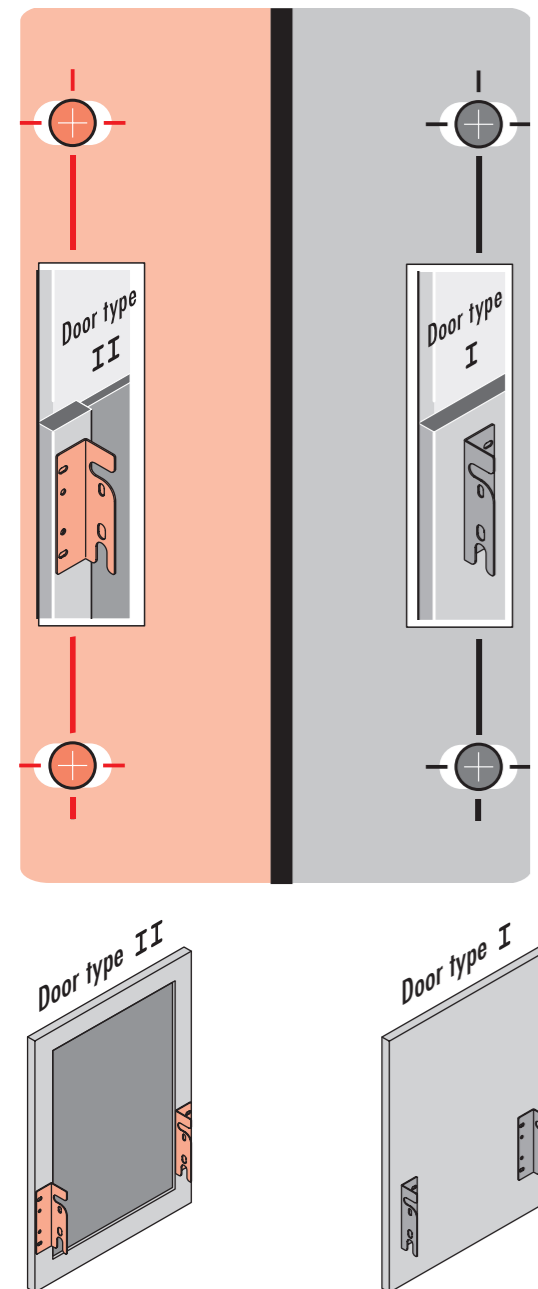

Cargo-Synchro

D Montageanleitung - Bitte aufbewahren
GB Installation instruction - please keep safe
FR Conserver les instruction de montage s.v.p

NL Montagehandleiding goed bewaren
IT Si prega di conservare le istruzioni di montaggio
ES Por favor conserve las instrucciones para el montaje

Montage/Installation-Video

8 Door type I

9 $X = (A - B) : 2$

10

11 4x 4,5 x 13 T20

12 4x M6 T20

13 6x 4,5 x 13 T20

14

15

16 6x 4,5 x 13 T20

17

18

19

! X

Nur handelsübliche, wasserlösliche Reinigungsmittel benutzen, keine aggressiven, scheuernden Mittel verwenden.
Use only standard water-soluble cleaning agents. Do not use aggressive or scouring agents!
Utiliser uniquement des nettoyants courants solubles à l'eau, ne pas utiliser de nettoyants agressifs récurants.
Gebruik uitsluitend in de handel gebruikelijke, in water oplosbare schoonmaakmiddelen, gebruik geen agressieve, schurende middelen.
Utilizzare solo comuni detersivi in commercio, solubili in acqua. Non utilizzare prodotti aggressivi e abrasivi.
Utilizar exclusivamente limpiadores solubles en agua, de venta habitual. No utilizar agentes corrosivos ni agresivos.