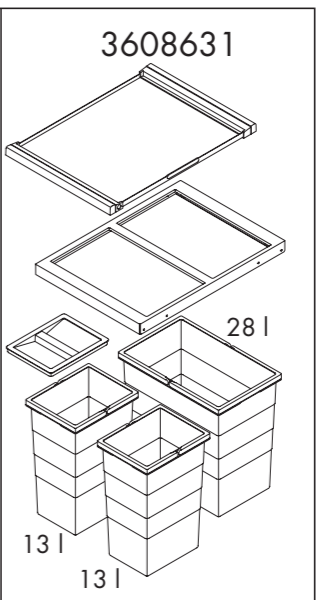

Cargo-Synchro

D Montageanleitung - Bitte aufbewahren
GB Installation instruction - please keep safe
FR Conserver les instruction de montage s.v.p

NL Montagehandleiding goed bewaren
IT Si prega di conservare le istruzioni di montaggio
ES Por favor conserve las instrucciones para el montaje

Montage/Installation-Video

Order your bin liners

shop.hailo-einbautechnik.de