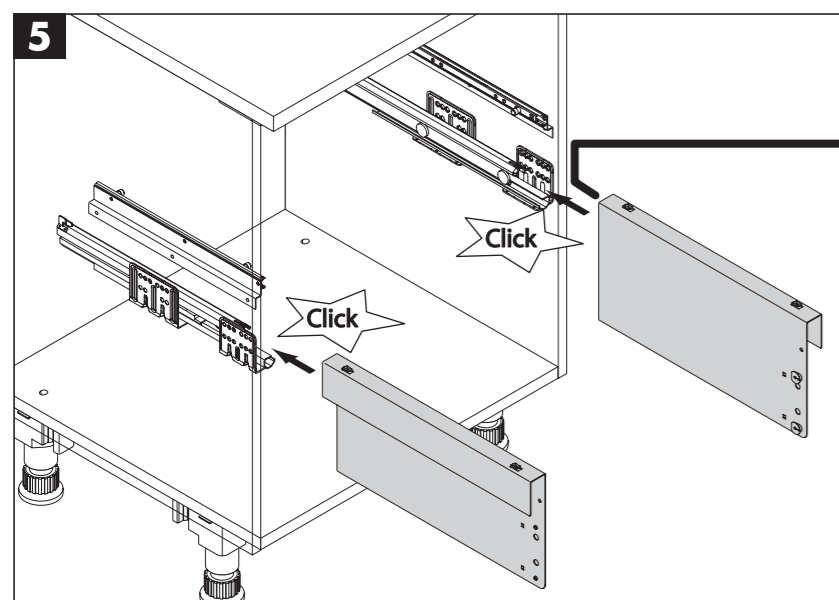

Cargo-Synchro

D Montageanleitung - Bitte aufbewahren
GB Installation instruction - please keep safe
FR Conserver les instruction de montage s.v.p

NL Montagehandleiding goed bewaren
IT Si prega di conservare le istruzioni di montaggio
ES Por favor conserve las instrucciones para el montaje

Montage/Installation-Video

Order your bin liners

shop.hailo-einbautechnik.de