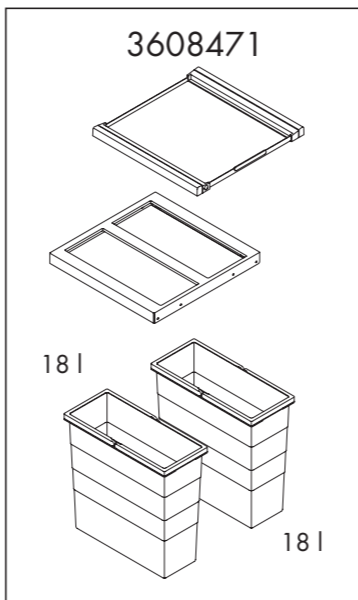

Cargo-Synchro

D Montageanleitung - Bitte aufbewahren
GB Installation instruction - please keep safe
FR Conserver les instruction de montage s.v.p

NL Montagehandleiding goed bewaren
IT Si prega di conservare le istruzioni di montaggio
ES Por favor conserve las instrucciones para el montaje

Montage/Installation-Video

Order your bin liners

shop.hailo-einbautechnik.de