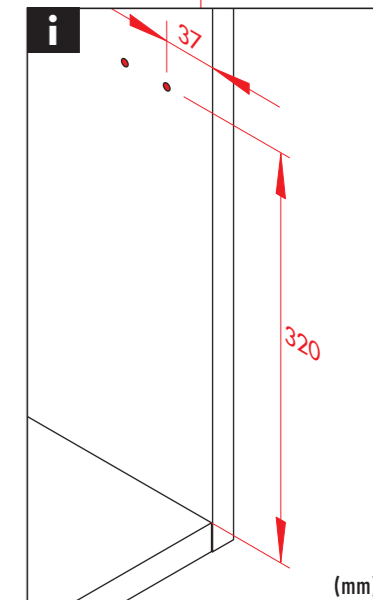

Cargo-Synchro

D Montageanleitung - Bitte aufbewahren
GB Installation instruction - please keep safe
FR Conserver les instruction de montage s.v.p

NL Montagehandleiding goed bewaren
IT Si prega di conservare le istruzioni di montaggio
ES Por favor conserve las instrucciones para el montaje

Montage/Installation-Video

Order your bin liners

shop.hailo-einbautechnik.de