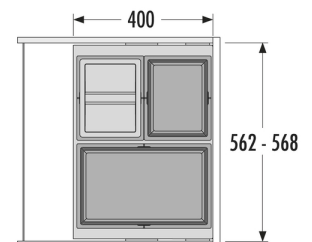

PRODUCT SPECIFICATION SHEET

HAILO AS Cargo Synchro 600 28/13/13/D

3608631

GTIN: 4007126368300

For front-mount-door cabinets of 600 mm width

SLIDE

3 BUCKET

54 L

TOTAL

Suitable for cabinet width (cm)

60

Specifications

Type of installation	Slide	✓
Cabinet-width min. (cm)	60	
Cabinet-width max. (cm)	60	
Suitable for cabinet width (cm)	60	
available Cabinet-depth min. (mm)	405	
Sidewall mounted		✓
Slides	covered, dampened slides with self-closing device with fully synchronized over-travel	
Side-wall thickness (mm)	16-19	
Packing dimensions (WxDxH) (mm)	575 x 340 x 480	
Product dimensions (WxDxH) (mm)	562-568 x 400 x 424	
System-depth (mm)	400	
Lid	1 + Pullout metal/ plastic system lid, with anti-slip rubber mat	
Number of bins	3	
Total volume (l)	54	
Color metal parts	dark grey	
Color plastic parts	dark grey	
Weight incl. packing (kg)	12,1	