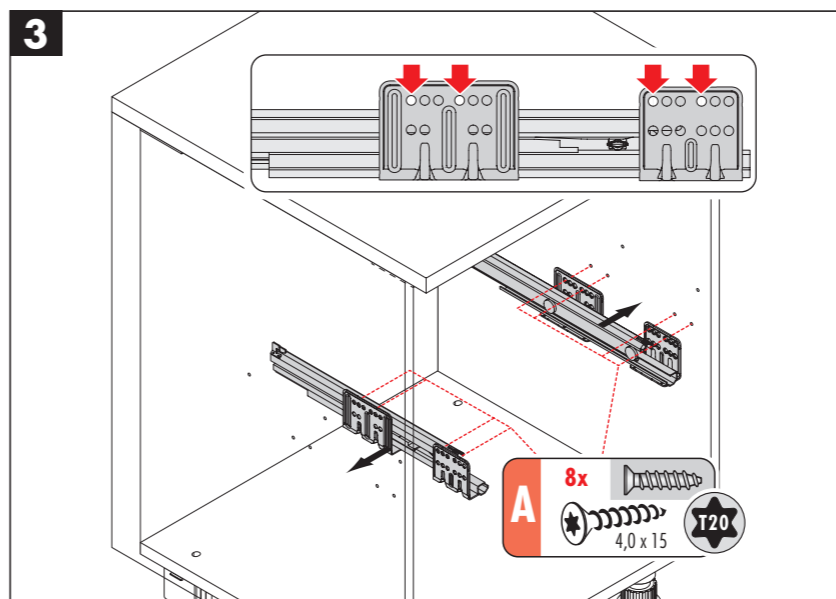

TOTAL

Suitable for cabinet width (cm)

60

Specifications

Type of installation	Slide	✓
Cabinet-width min. (cm)	60	
Cabinet-width max. (cm)	60	
Suitable for cabinet width (cm)	60	
available Cabinet-depth min. (mm)	405	
Sidewall mounted		✓
Slides	covered, dampened slides with self-closing device with fully synchronized over-travel	
Side-wall thickness (mm)	16-19	
Packing dimensions (WxDxH) (mm)	575 x 340 x 480	
Product dimensions (WxDxH) (mm)	562-568 x 400 x 424	
System-depth (mm)	400	
Lid	1 + Pullout metal/ plastic system lid, with anti-slip rubber mat	
Number of bins	3	
Total volume (l)	54	
Color metal parts	dark grey	
Color plastic parts	dark grey	
Weight incl. packing (kg)	12,1	

Montage/Installation-Video

Order your bin liners

shop.hailo-einbautechnik.de

Cargo-Synchro

D Montageanleitung - Bitte aufbewahren
GB Installation instruction - please keep safe
FR Conserver les instruction de montage s.v.p