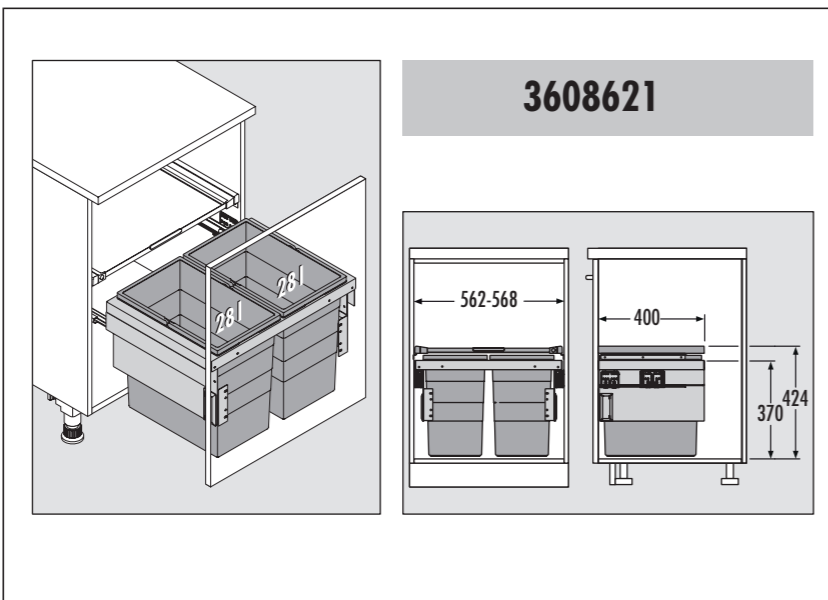

Cargo-Synchro

D Montageanleitung - Bitte aufbewahren
GB Installation instruction - please keep safe
FR Conserver les instruction de montage s.v.p

NL Montagehandleiding goed bewaren
IT Si prega di conservare le istruzioni di montaggio
ES Por favor conserve las instrucciones para el montaje

Montage/Installation-Video

Order your bin liners

shop.hailo-einbautechnik.de