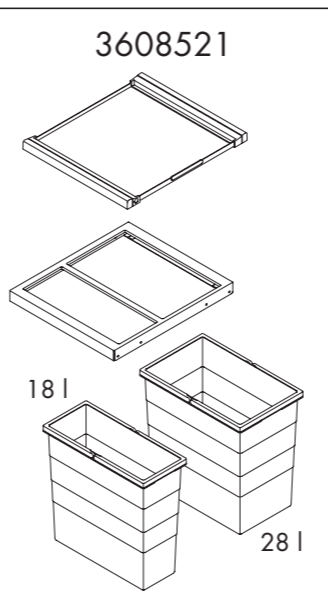

Cargo-Synchro

D Montageanleitung - Bitte aufbewahren
GB Installation instruction - please keep safe
FR Conserver les instruction de montage s.v.p

NL Montagehandleiding goed bewaren
IT Si prega di conservare le istruzioni di montaggio
ES Por favor conserve las instrucciones para el montaje

Montage/Installation-Video

Order your bin liners

shop.hailo-einbautechnik.de