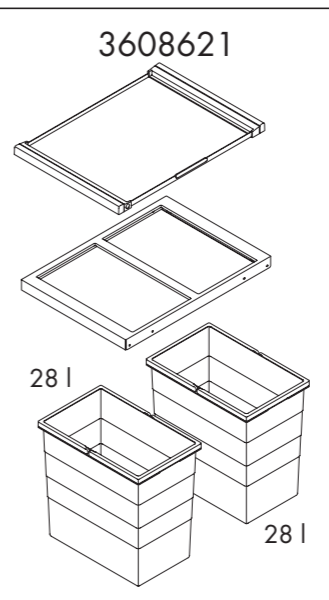

Cargo-Synchro

D Montageanleitung - Bitte aufbewahren
GB Installation instruction - please keep safe
FR Conserver les instruction de montage s.v.p

NL Montagehandleiding goed bewaren
IT Si prega di conservare le istruzioni di montaggio
ES Por favor conserve las instrucciones para el montaje

Montage/Installation-Video

Order your bin liners

shop.hailo-einbautechnik.de