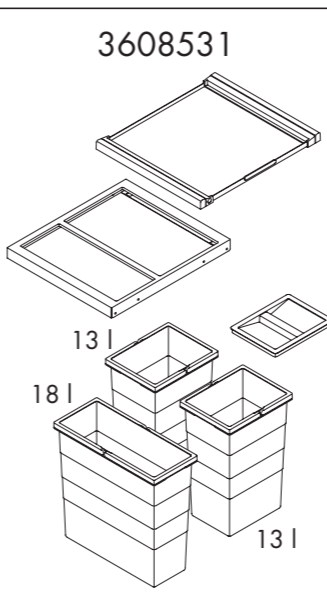

Cargo-Synchro

D Montageanleitung - Bitte aufbewahren
GB Installation instruction - please keep safe
FR Conserver les instruction de montage s.v.p

NL Montagehandleiding goed bewaren
IT Si prega di conservare le istruzioni di montaggio
ES Por favor conserve las instrucciones para el montaje

Montage/Installation-Video

Order your bin liners

shop.hailo-einbautechnik.de