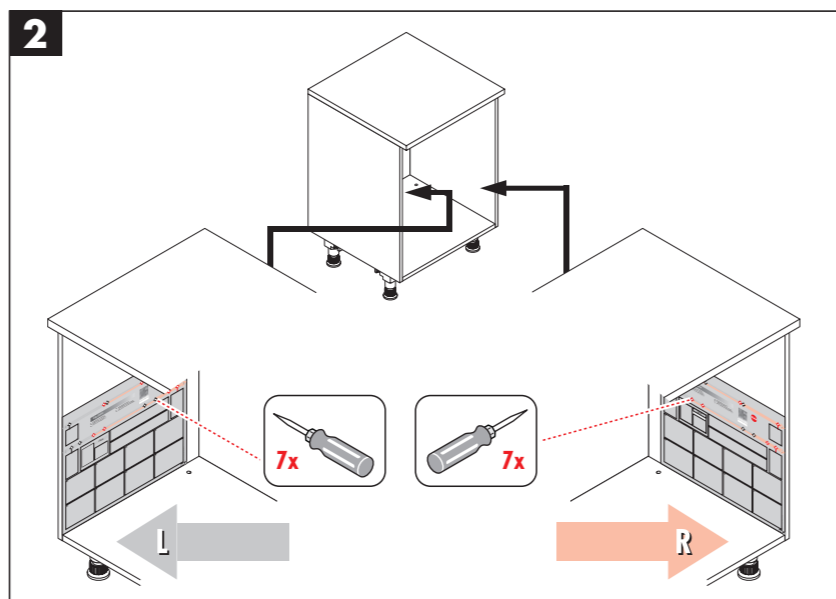

TOTAL

Suitable for cabinet width (cm)

60

Specifications

Type of installation	Slide	✓
Cabinet-width min. (cm)	60	
Cabinet-width max. (cm)	60	
Suitable for cabinet width (cm)	60	
available Cabinet-depth min. (mm)	405	
Sidewall mounted		✓
Slides	covered, dampened slides with self-closing device with fully synchronized over-travel	
Side-wall thickness (mm)	16-19	
Packing dimensions (WxDxH) (mm)	575 x 340 x 480	
Product dimensions (WxDxH) (mm)	562-568 x 400 x 424	
System-depth (mm)	400	
Lid	1 + Pullout metal/ plastic system lid, with anti-slip rubber mat	
Number of bins	3	
Total volume (l)	54	
Color metal parts	dark grey	
Color plastic parts	dark grey	
Weight incl. packing (kg)	12,1	

Montage/Installation-Video

Order your bin liners

shop.hailo-einbautechnik.de

Cargo-Synchro

D Montageanleitung - Bitte aufbewahren
GB Installation instruction - please keep safe
FR Conserver les instruction de montage s.v.p