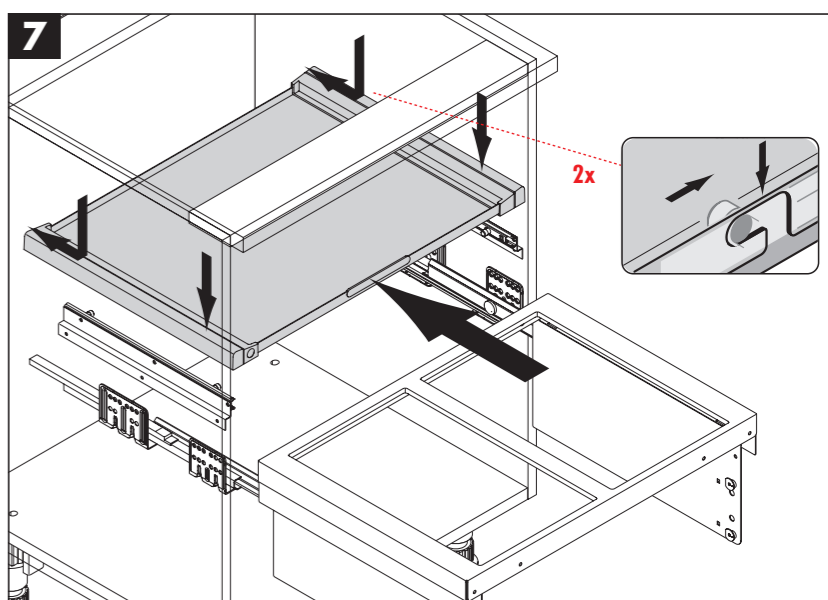

Cargo-Synchro

D Montageanleitung - Bitte aufbewahren
GB Installation instruction - please keep safe
FR Conserver les instruction de montage s.v.p

NL Montagehandleiding goed bewaren
IT Si prega di conservare le istruzioni di montaggio
ES Por favor conserve las instrucciones para el montaje

Montage/Installation-Video

Order your bin liners

shop.hailo-einbautechnik.de