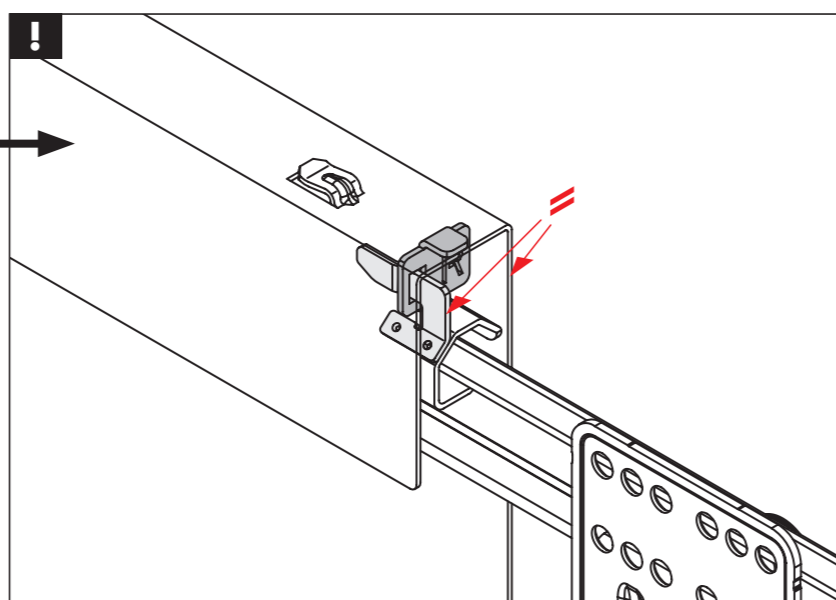

Cargo-Synchro

D Montageanleitung - Bitte aufbewahren
GB Installation instruction - please keep safe
FR Conserver les instruction de montage s.v.p

NL Montagehandleiding goed bewaren
IT Si prega di conservare le istruzioni di montaggio
ES Por favor conserve las instrucciones para el montaje

Montage/Installation-Video

Order your bin liners

shop.hailo-einbautechnik.de