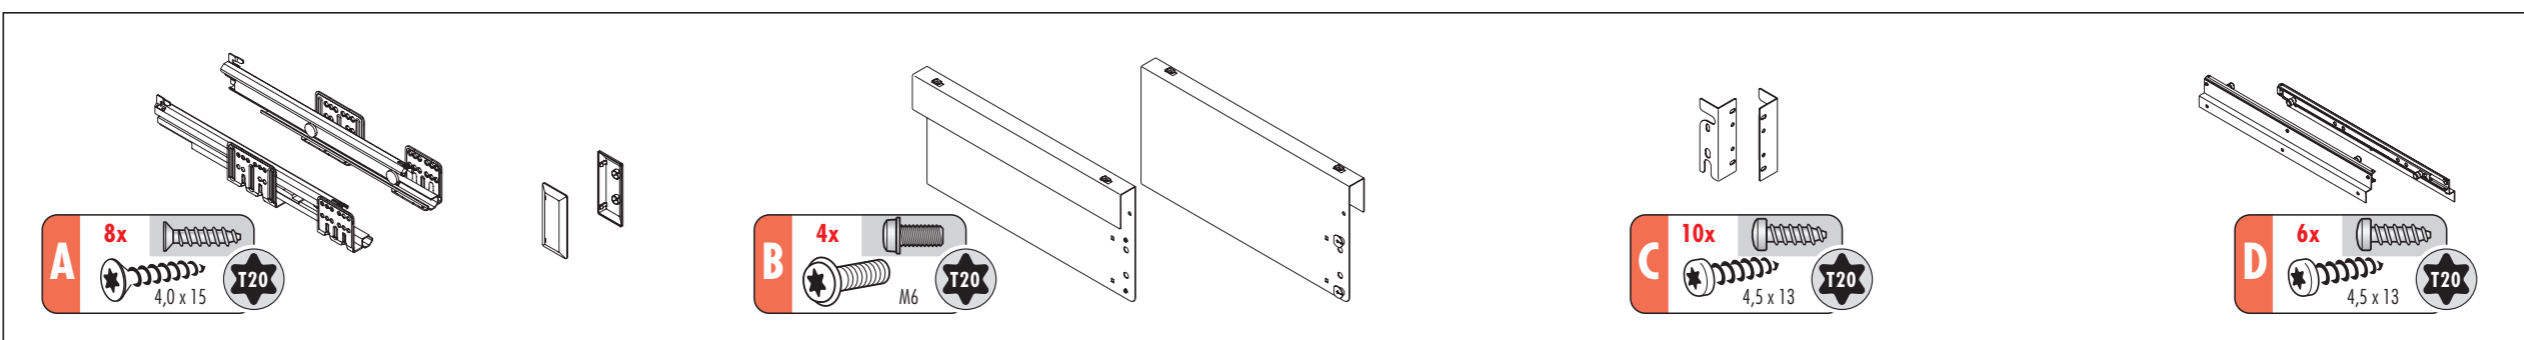

Cargo-Synchro

D Montageanleitung - Bitte aufbewahren
GB Installation instruction - please keep safe
FR Conserver les instruction de montage s.v.p

NL Montagehandleiding goed bewaren
IT Si prega di conservare le istruzioni di montaggio
ES Por favor conserve las instrucciones para el montaje

Montage/Installation-Video

Order your bin liners

shop.hailo-einbautechnik.de