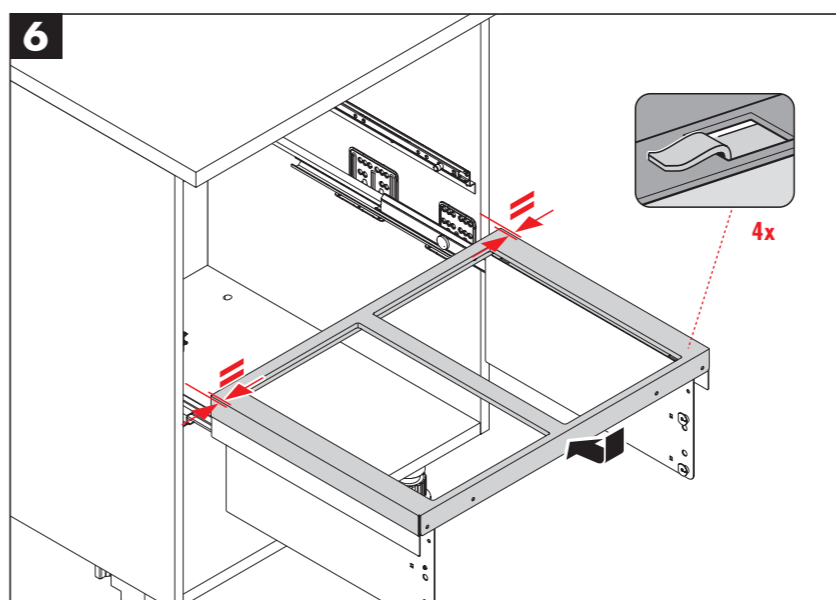

Cargo-Synchro

D Montageanleitung - Bitte aufbewahren
GB Installation instruction - please keep safe
FR Conserver les instruction de montage s.v.p

NL Montagehandleiding goed bewaren
IT Si prega di conservare le istruzioni di montaggio
ES Por favor conserve las instrucciones para el montaje

Montage/Installation-Video

Order your bin liners

shop.hailo-einbautechnik.de