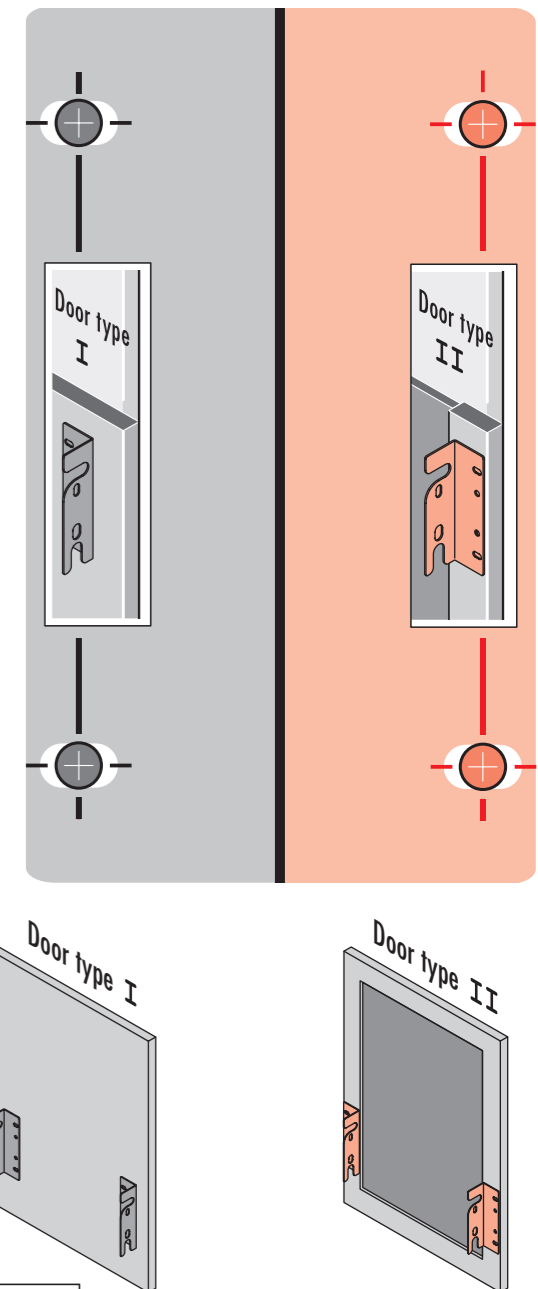

Cargo-Synchro

D Montageanleitung - Bitte aufbewahren
GB Installation instruction - please keep safe
FR Conserver les instruction de montage s.v.p

NL Montagehandleiding goed bewaren
IT Si prega di conservare le istruzioni di montaggio
ES Por favor conserve las instrucciones para el montaje

Montage/Installation-Video

8 Door type I

9 $X = (A - B) : 2$

10

11 4x 4,5 x 13 T20

12 4x M6 T20

13 6x 4,5 x 13 T20

14

15

16 6x 4,5 x 13 T20

17

18

19

! X

Nur handelsübliche, wasserlösliche Reinigungsmittel benutzen, keine aggressiven, scheuernden Mittel verwenden.
Use only standard water-soluble cleaning agents. Do not use aggressive or scouring agents!
Utiliser uniquement des nettoyants courants solubles à l'eau, ne pas utiliser de nettoyants agressifs récurants.
Gebruik uitsluitend in de handel gebruikelijke, in water oplosbare schoonmaakmiddelen, gebruik geen agressieve, schurende middelen.
Utilizzare solo comuni detersivi in commercio, solubili in acqua. Non utilizzare prodotti aggressivi e abrasivi.
Utilizar exclusivamente limpiadores solubles en agua, de venta habitual. No utilizar agentes corrosivos ni agresivos.