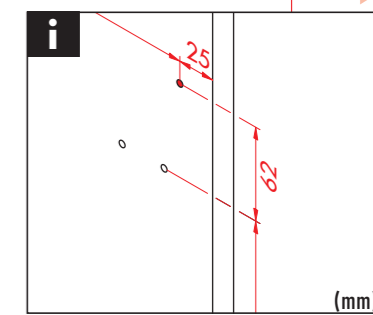

Cargo-Synchro

D Montageanleitung - Bitte aufbewahren
GB Installation instruction - please keep safe
FR Conserver les instruction de montage s.v.p

NL Montagehandleiding goed bewaren
IT Si prega di conservare le istruzioni di montaggio
ES Por favor conserve las instrucciones para el montaje

Montage/Installation-Video

Order your bin liners

shop.hailo-einbautechnik.de