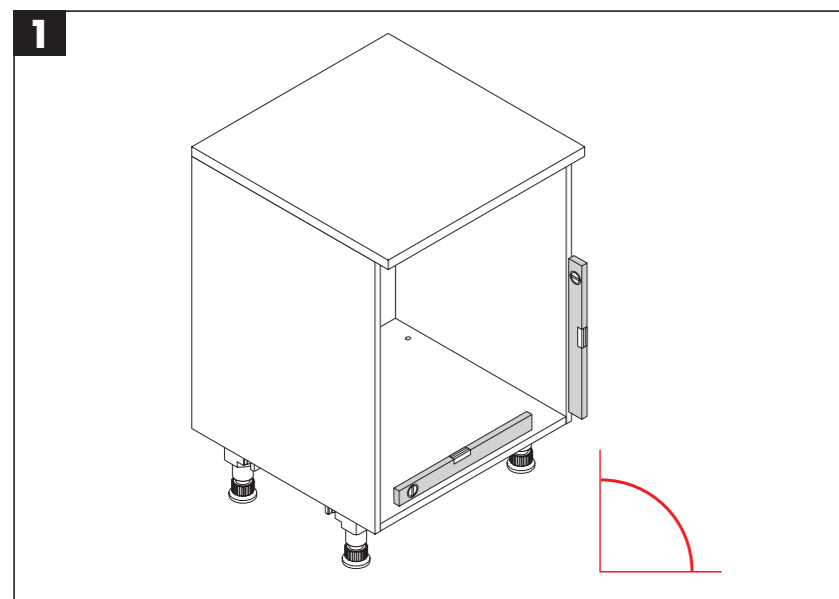

Cargo-Synchro

D Montageanleitung - Bitte aufbewahren
GB Installation instruction - please keep safe
FR Conserver les instruction de montage s.v.p

NL Montagehandleiding goed bewaren
IT Si prega di conservare le istruzioni di montaggio
ES Por favor conserve las instrucciones para el montaje

Montage/Installation-Video

Order your bin liners

shop.hailo-einbautechnik.de