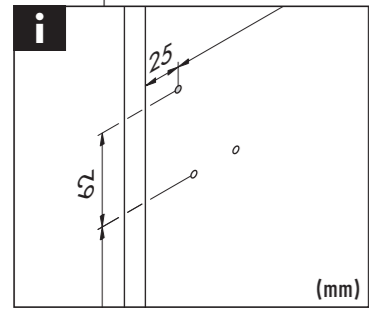

TOTAL

Suitable for cabinet width (cm)

60

Specifications

Type of installation	Slide	✓
Cabinet-width min. (cm)	60	
Cabinet-width max. (cm)	60	
Suitable for cabinet width (cm)	60	
available Cabinet-depth min. (mm)	405	
Sidewall mounted		✓
Slides	covered, dampened slides with self-closing device with fully synchronized over-travel	
Side-wall thickness (mm)	16-19	
Packing dimensions (WxDxH) (mm)	575 x 340 x 480	
Product dimensions (WxDxH) (mm)	562-568 x 400 x 424	
System-depth (mm)	400	
Lid	1 + Pullout metal/ plastic system lid, with anti-slip rubber mat	
Number of bins	3	
Total volume (l)	54	
Color metal parts	dark grey	
Color plastic parts	dark grey	
Weight incl. packing (kg)	12,1	