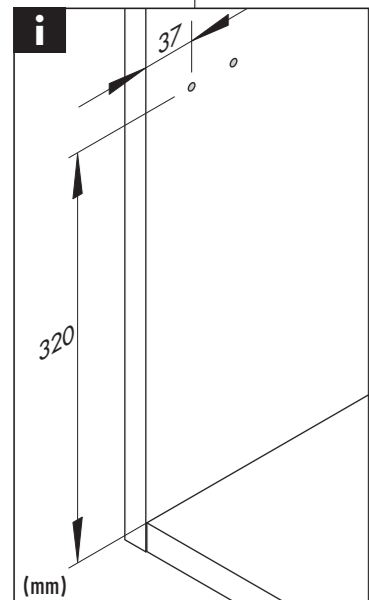

Cargo-Synchro

D Montageanleitung - Bitte aufbewahren
GB Installation instruction - please keep safe
FR Conserver les instruction de montage s.v.p

NL Montagehandleiding goed bewaren
IT Si prega di conservare le istruzioni di montaggio
ES Por favor conserve las instrucciones para el montaje

Montage/Installation-Video

Order your bin liners

shop.hailo-einbautechnik.de