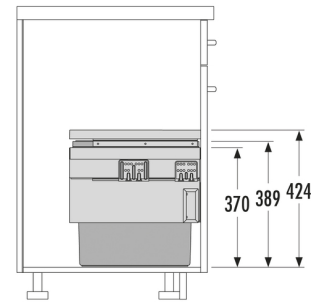

PRODUCT SPECIFICATION SHEET

HAILO AS Cargo Synchro 600 28/13/13/D

3608631

GTIN: 4007126368300

For front-mount-door cabinets of 600 mm width

SLIDE

3 BUCKET

54 L

TOTAL

Suitable for cabinet width (cm)

60

Specifications

Type of installation	Slide	✓
Cabinet-width min. (cm)	60	
Cabinet-width max. (cm)	60	
Suitable for cabinet width (cm)	60	
available Cabinet-depth min. (mm)	405	
Sidewall mounted		✓
Slides	covered, dampened slides with self-closing device with fully synchronized over-travel	
Side-wall thickness (mm)	16-19	
Packing dimensions (WxDxH) (mm)	575 x 340 x 480	
Product dimensions (WxDxH) (mm)	562-568 x 400 x 424	
System-depth (mm)	400	
Lid	1 + Pullout metal/ plastic system lid, with anti-slip rubber mat	
Number of bins	3	
Total volume (l)	54	
Color metal parts	dark grey	
Color plastic parts	dark grey	
Weight incl. packing (kg)	12,1	