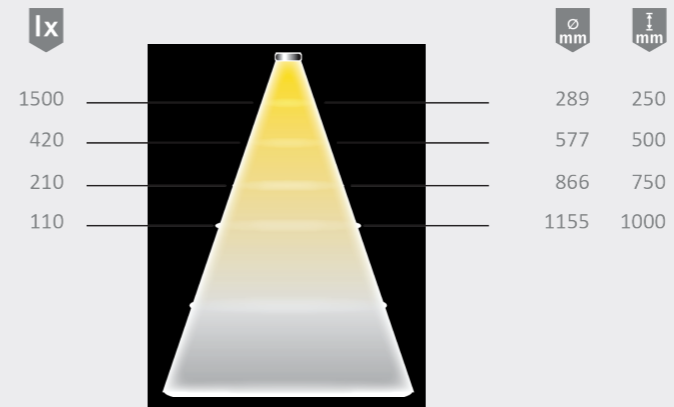

Light distribution diagram 60° - measured in a black room

Light box

CircleLite 78

Product advantages

- ▶ Low installation depth
- ▶ Modern furniture light
- ▶ Option for installation of switches, etc. in the centre of the spot

Features

- ▶ High light output in relation to size
- ▶ Recessed light for 78 mm installation diameter, groove width 9.5 mm

Application

- ▶ Shelves
- ▶ Display cabinets
- ▶ Kitchen midway sections

Order information

| | |
|--------------------------|---------------------------------|
| Luminaire type: | Recessed/ surface-mounted light |
| Type of lighting: | Functional lighting |
| Surface finish: | Black/ Stainless steel look |
| Operating voltage: | 12 Volt DC |
| Light colour: | XtraWarm/ MultiWhite |
| Colour rendering: | > 80 Ra |
| Luminous flux: | 250 lm |
| Luminaire efficiency: | 83 lm/W |
| Light source efficiency: | 140 lm/W |
| Life span: | 40,000 h (L80/B10) |
| Power consumption: | max. 3W |
| Dimmable: | PWM |
| Beam angle: | 90° |
| Half value angle: | 60° |
| Test marks and symbols: | CE |
| Protection rating: | IP 20 |
| Installed diameter: | 78 mm |
| Supply lead: | 1800 mm |
| Plug connector: | Mini connector M1 |