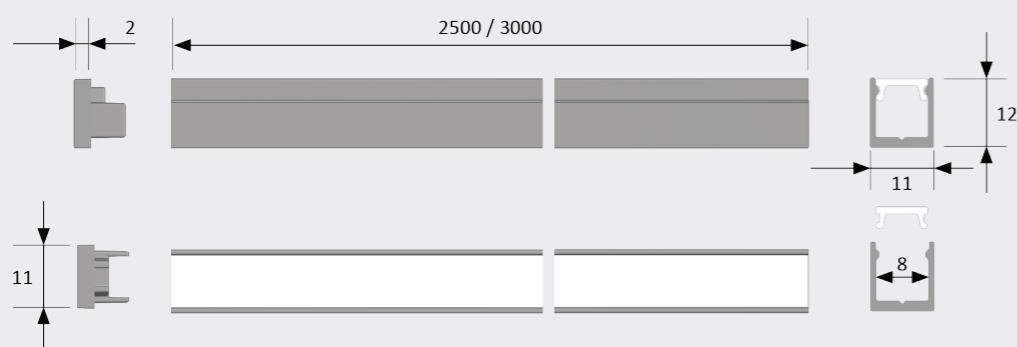

- ▶ Accent lighting in display cabinets or shelves
- ▶ Flush with storage surfaces on the wall

**Features**

- ▶ Homogeneous light line with Versa Inside from 120 LED/m
- ▶ Narrow beam angle of approx. 35°

**Technical details**

**Recommended for:**

- Versa Inside 600
- Versa Inside 1200

**Assembly drawing**

- ▶ Use of feeders and connectors in the profile possible

**ChannelLine F**

	Opal
2500 mm	55 664 51
3000 mm	55 664 02
3000 mm (set of 10)	55 641 13

**Technical details**

**Recommended for:**

- Versa Inside 600
- Versa Inside 1200