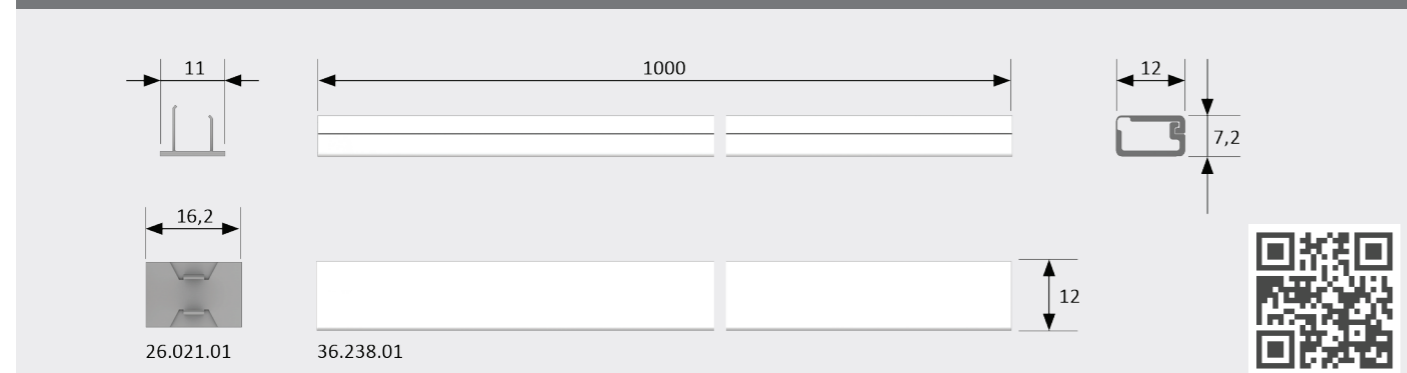

HV adapters / distributors

2-way distributor for flat Euro plug	36 326 01
4-way distributor for flat Euro plug	36 237 02
UK adapter plug – for Euro flat plug	36 210 01

Technical details

Surface finish:	White/ Black
Test marks and symbols:	CE □
Primary connector:	Euroflat
Secondary connector:	Euroflat

Assembly drawing

Assembly drawing