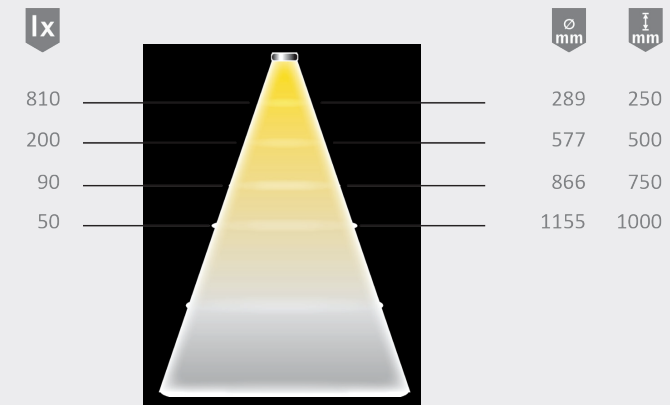

EcoSpot 58

Product advantages

- ▶ Entry-level recessed spotlight
- ▶ Compact light
- ▶ Evenly illuminated area

Application

- ▶ Shelves
- ▶ Showcases

Features

- ▶ Recessed light with 58 mm installed diameter
- ▶ Wide beam without shadows

EcoSpot 58

	WarmWhite	NeutralWhite
Stainless steel look	32 153 19	32 153 09
Stainless steel look (set of 10)	32 153 69	32 153 59

Accessories

Surface-mounted housing in stainless steel look	36 244 09
Ballast 20 W with Euro flat plug (6-way distributor)	31 016 01
M1 3-way distributor 180 mm	36 852 01
M1 6-way distributor 2000 mm	36 125 01
M1 extension lead 1800 mm	36 768 01

Technical details

12 V

Luminaire type:	Recessed/ surface-mounted light
Type of lighting:	Accent lighting
Surface finish:	Stainless steel look
Operating voltage:	12 Volt DC
Light colour:	Neutral White/ Warm White
Colour rendering:	> 80 Ra
Luminous flux:	110 lm
Luminaire efficiency:	73 lm/W
Light source efficiency:	87 lm/W
Life span:	40,000 h (L80/B10)
Power consumption:	max. 1.5 W
Dimmable:	PWM
Beam angle:	90°
Half value angle:	60°
Test marks and symbols:	CE
Protection rating:	IP 20
Installed diameter:	58 mm
Supply lead:	1800 mm
Plug connector:	Mini connector M1

Light distribution diagram 60° - measured in a black room

Light box

Assembly drawing