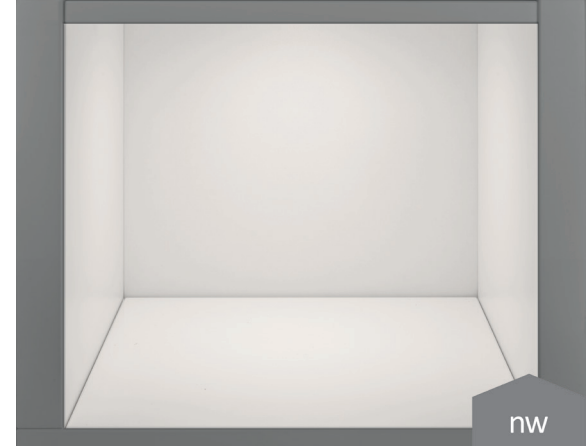

LitePanel 68

Product advantages

- ▶ 100 % homogeneous luminous surface
- ▶ Low installation depth
- ▶ Modern lamp in a timeless design

Features

- ▶ Wide beam without shadows
- ▶ Recessed light with 68 mm installed diameter
- ▶ High light output in relation to size

LitePanel 68

	MultiWhite	XtraWarm	WarmWhite	NeutralWhite
Stainless steel look	32 348 39	32 348 39	32 358 19	32 348 09
Black	32 348 35	32 348 35	32 348 15	32 348 05

Accessories

LitePanel 68 eds surface-mounted housing	36 790 19
Mounting housing LitePanel 68 sw	36 790 15
Decorative stickers Chrome Glossy (set of 6)	26 074 04
Decorative stickers Gold Chrome (set of 6)	26 074 06
Decorative stickers Gold Metallic (set of 6)	26 074 02
Decorative stickers Brushed Copper (set of 6)	26 074 01
Decorative stickers Silver Chome (set of 6)	26 074 05
Decorative stickers White Glossy (set of 6)	26 074 03
Ballast 20 W with Euro flat plug (6-way distributor)	31 016 01
M1 3-way distributor 180 mm	36 852 01
M1 6-way distributor 2000 mm	36 125 01
M1 extension lead 1800 mm	36 768 01
MultiWhite colour change adapter XW/CW	39 304 40

Technical details

12 V

Luminaire type:	Recessed/ surface-mounted light
Type of lighting:	Functional/ accent lighting
Surface finish:	Black/ Stainless steel look
Operating voltage:	12 Volt DC
Light colour:	NeutralWhite/ WarmWhite/ XtraWarm/ MultiWhite
Colour rendering:	> 80 Ra
Luminous flux:	290 lm
Luminaire efficiency:	67 lm/W
Light source efficiency:	84 lm/W
Life span:	40,000 h (L80/B10)
Power consumption:	max. 4.3 W
Dimmable:	PWM
Beam angle:	90°
Half value angle:	60°
Test marks and symbols:	CE
Protection rating:	IP 20
Installed diameter:	68 mm
Supply lead:	1800 mm
Plug connector:	Mini connector M1

Light distribution diagram 60° - measured in a black room

Light box

Assembly drawing