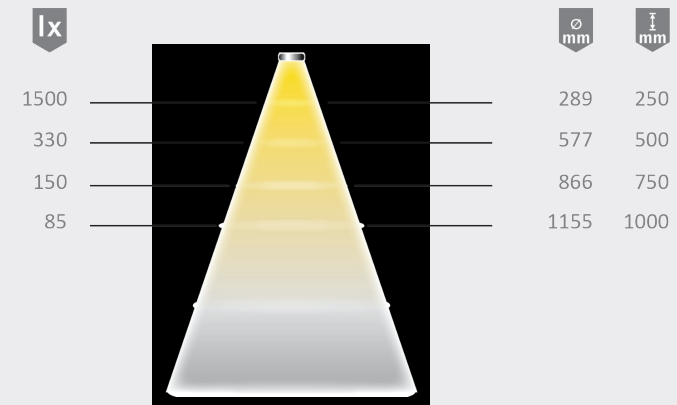

Light distribution diagram 60° - measured in a black room